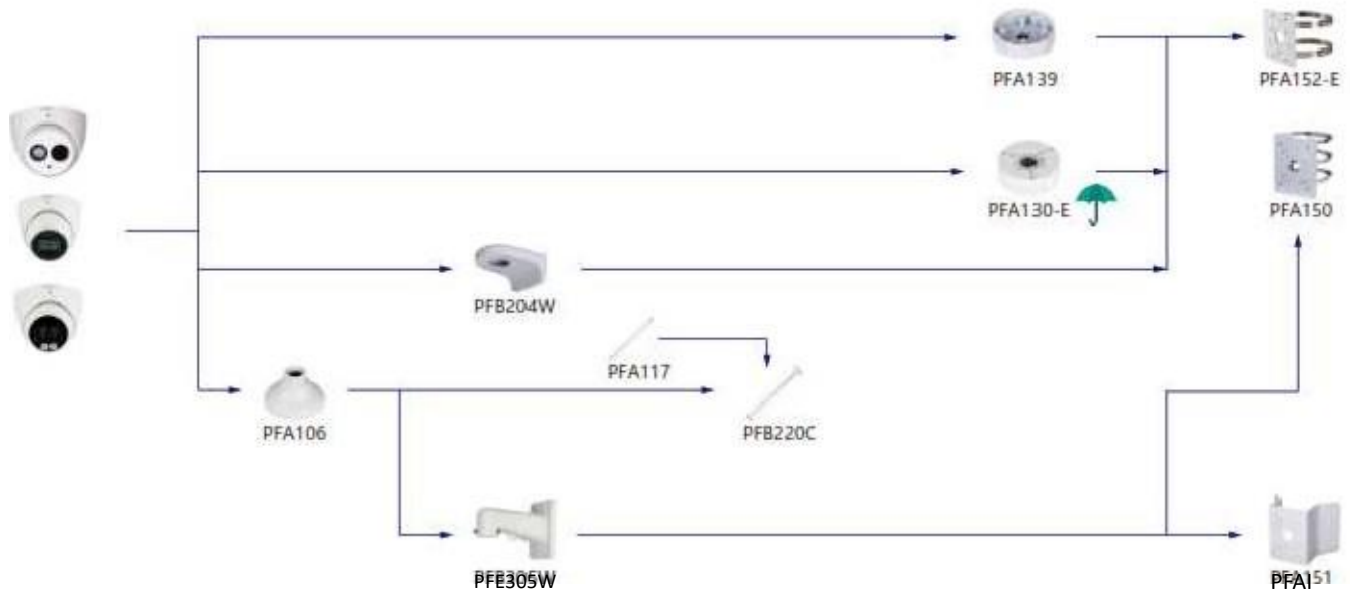

Shape

IP

Selection of IP&CVI Eyeball Camera

Shape	IP Camera	CVI Camera
	IPC-HDW4231/4431EM-AS-54 IPC-HDW4120/4220EM IPC-HDW4120/4220/4231/4830EM-AS IPC-HDW5541/5241/5442TM-AS IPC-HDW5241/5442TM-AS-LED IPC-HDW3231C-A IPC-HDW4831/4631/4431/4231EM-ASE	HAC-HDW1801/1500/1200/1230/1100/1801/EM-A HAC-HDW1801/1500/1220/1200/1100/1801EM HAC-HDW1400EM-S2 HAC-HDW1400EM-A-S2 HAC-HDW1500/1400/1200/1230EM-A-POC HAC-HDW1500/1200EM-POC HAC-HDW2802/2001/2402/2401/2501/2241T-A HAC-HDW2249T-A-NI HAC-HDW1239/1409/1509T-LED HAC-HDW1239/1409/1509T-A-LED HAC-HDW2249T-IB-A-LED

Camera

Adapter

Wall Mount

Ceiling Mount

Junction Box

Pole/Corner Mount

Shape	IP Camera	CVI Camera
	IPC-HDW2531/2431/2231/2421R-ZS IPC-HDW2430/2230R-ZS-S3 IPC-HDW2230R-L-ZS-S3 IPC-HDW4231/4431T-Z-54 IPC-HDW3241/3441/3541T-ZAS IPC-HDW2231T-ZS-S2 IPC-HDW5241/5541H-AS-PV IPC-HDW3441/3541/3241TM-AS IPC-HDW2831/2531/2431/2231TM-AS-S2	HAC-HDW2802/2001/2402/2401/2501/2241/1500/1200T-Z-A HAC-HDW2802/2001/2402/2401/2501/2241T-Z-A-DP HAC-HDW1400T-Z-A-S2 HAC-HDW1801/1200/1230T-Z HAC-HDW2241/1500T-Z-POC HAC-HDW1400/1230T-Z-A-POC

Selection of IP&CVI Eyeball Camera

Shape	IP Camera	CVI Camera
		HAC-HDW1801/1500/1400/1200/1230/1800TL HAC-HDW1801/1500/1400/1200/1230/1800TL-A HAC-HDW1239/1409/1509TL-LED HAC-HDW1239/1409/1509TL-A-LED HAC-HDW1500/1220/1200/1230SL HAC-HDW1400SL-S2

Selection of IP&CVI Eyeball Camera

Selection of IP&CVI Eyeball Camera

Shape	IP Camera	CVI Camera
	IPC-HDW4431/4231/4120/4220/4221/4421M	HAC-HDW1200/1100/2241/2201/1200/1230/1300/2401/1220/1801/1800M HAC-HDW1400M-S2 HAC-TZA11/21/41/51 HAC-TZA21-E