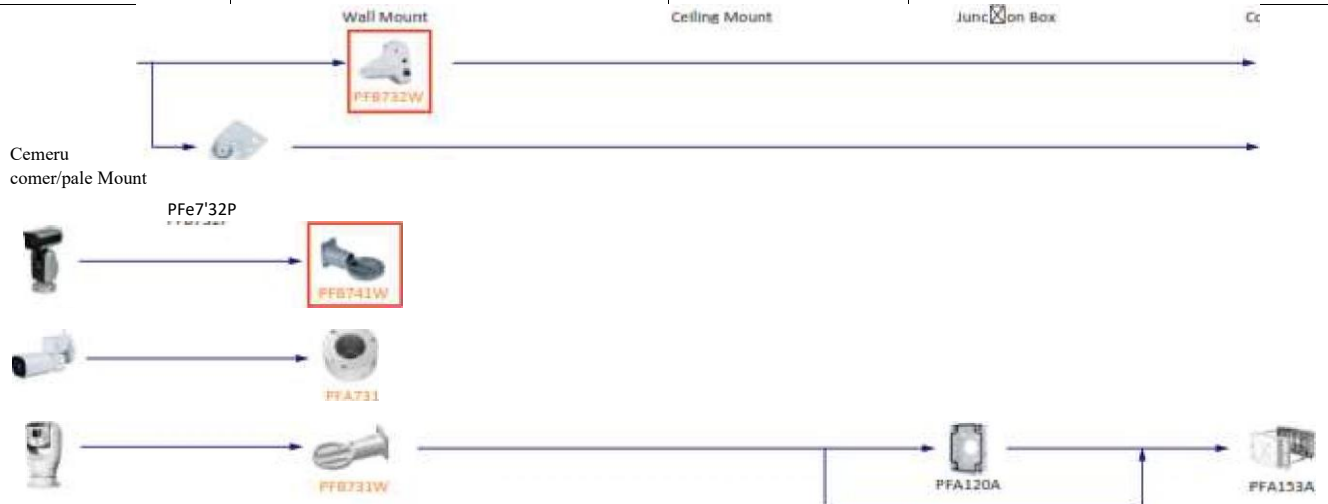

Shape	Thermal Camera	
	TPC-SD8020 TPC-SD8020-T/B/TB TPC-SD8420-B/C/TB TPC-SD8021	TPC-SD8021-B/TB TPC-SD8421 TPC-SD8421-B/T/TB

Shape	Thermal Camera
	TPC-SD2221 TPC-SD2221-T/B/TB

Shape	Thermal Camera
	TPC-BF8021(-B) TPC-BF8421(-B)

Selection of Thermal Camera

Shape	Thermal Camera	
	TPC-BF2221 TPC-BF-T/B/TB TPC-BF5400-B/TB/TC TPC-BF5401 TPC-BF5401-T/B/TB	TPC-BF3600 TPC-BF3600-T/B/TB TPC-BF3601 TPC3601-T/B/TB

Shape	Thermal Camera	
	TPC-ACSD8620/8420-B	

Box

PFA120A

PFAUOA

PFB300CA

Orange font ----- Special
 → Not for accessories Not
 recommended Red font
 Special installation

Selection of Special Camera

Shape	Special Camera	Shape	Special Camera
	IPC-HDBW8232E-Z-SL		SD60230U-HNI-SL
	IPC-HFW3221E-Z-IRA/BIRA		PSD81002A300 PSD8802-A180
	PSDW8842M-A180 PSDW81042M-A300		IPC-HDPW5241/5442/5541G-Z IPC-HDPW5242G-Z-MF
	IPC-HFW5100-IRA IPC-HFW5200-IRA		PSDW56315-B300 PSDW52315-B120
	SDT5X405-4F-WA		

Selection of Special Camera

Shape	Special Camera	Shape	Special Camera
	SO T%40'WA-4F.B		SDZW2000T-SL
	PTZ83840/83440/83240-HNF-WA		FTZIC200,QD3UE.GN PTZIC200,E03UE-SN-W
	PTZ19245/19240U-IRB-N PTZ19245/19240U-IRB-N-B PTZ192C40B-IRB-L		PTZ12248V-IRB-N PTZ12248V-LRB-N "TZ12230F-"RS.U-S2 PTZ12230F-LRB-N-S2
	PTZ1A225U-IRA-N		EPC230I,•
	EPC.EDU-PTZ EPC230U-PT..'E EPC245U-PTZ EPC2%U-PTZm4N		SDZW2030U-SL