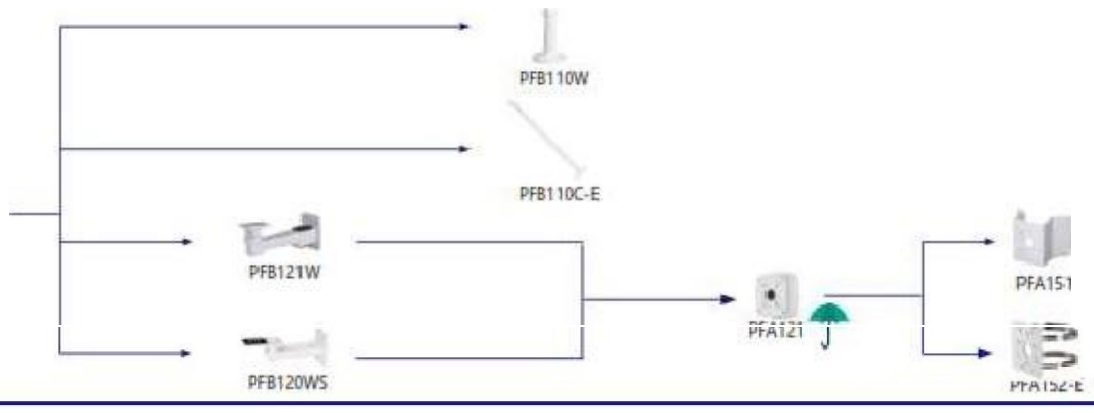

Main table area containing multiple rows and columns of data.

Selection of IP&CVI Bullet Camera

Selection of IP&CVI Bullet Camera

Sheoe	IP Camera	CVI Camera
	IPC-HFW5241/5541T-AS-FV IPC-HFW5241/5541/5442T-S IPC-HFW5241/5442T-AS-LED IPC-HFW4231/4431T-S-S4 IPC-HFW2231/2431T-ZS-S2 IPC-HFW2531/2431/2231/2230T-VFS IPC-HFW2551/2431/2231/2230T-VFA5 IPC-HFW2231/2431T-ZAS-S2 IPC-HFW5241/5442/5541/4831/4631/4431/4231/4239E-ASE IPC-HFW5242T-ASE-MF IPC-HFW3241/3441/3541/2831T-ZS IPC-HFW3241/3441/3541T-ZAS IPC-HFW3241/3441/3541/2831T-ZS IPC-HFW2430/2230T-ZS-S3 IPC-HFW2230T-L-ZS-S3 IPC-HFW2230/2220/2421/2121/2121R-ZS-IRE0 IPC-HFW2230/2221/2121R-ZAS-IRE0 IPC-HFW2221/2121R-VFAS-IRE0 IPC-HFW2230/2220/2421/2121/2121R-VFS-IRE0 IPC-HFW2230R-VAF5-IRE0 IPC-HFW5442T-ASE-NI	HAC-HFW2401/2501/2241T-IB-A HAC-HFW2802/2601/2402/2401/2501/2241T-Z-A HAC-HFW2802/2601/2402/2401/2501/2241T-Z-A-DP HAC-HFW2249T-IB-A-NI HAC-HFW2249T-IB-A-LED HAC-HFW2241T-Z-A-VP HAC-HFW2241T-Z-POC HAC-HFW1801/1500/1200/1230D HAC-HFW1400D-S2 HAC-HFW1100B HAC-HFW1100R-VF HAC-HFW1100R-VF-IRE0 HAC-B4A21/41/51-VF HAC-HFW1400/1200/1230R-Z-IRE0 HAC-HFW1500/1400/1230R-Z-IRE0-POC HAC-HFW1400R-Z-IRE0-S2 HAC-HFW1500R-Z-IRE0-A HAC-HFW1220/1200TH HAC-HFW1801/1500/1400/1230/1220/1200/1800TH-IB HAC-HFW1200TH-A HAC-HFW1801/1500/1400/1230/1220/1200/1800TH-I4

Shane	IP Camera	CVI Camera
	IPC-B2B40/20-ZS IPC-B2B20-L-ZS	

Shape	IP Camera	CVI Camera
	IPC-HFW4230M-4G IPC-HFW3231M-AS-I2 IPC-HFW4231M-AS-SFC-I2	HAC-HF3803G

Selection of IP&CVI Dome Camera

IP Camera

CVI Camera