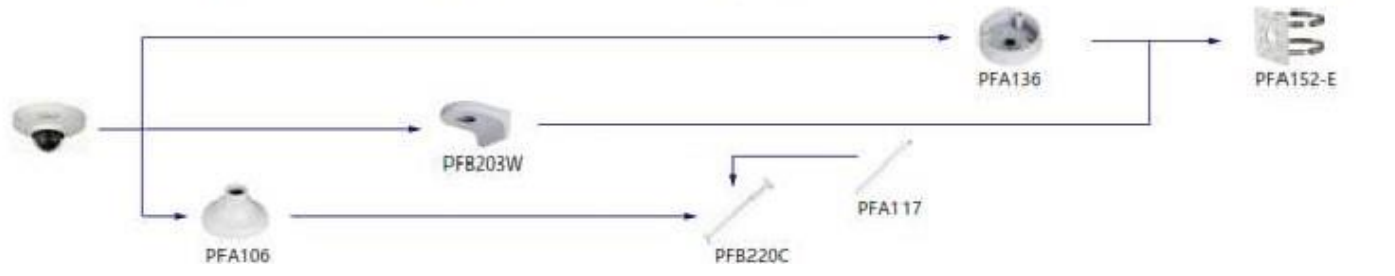

Shape	IP Camera	CVI Camera
	IPC-EB5531/8600/3500/3400 IPC-HDB4431/4231C-AS IPC-EB5531-M IPC-EB5531-M12	

Camera   Adapter   Wall Mount   Ceiling Mount   Junction Box   Pole/Corner Mount