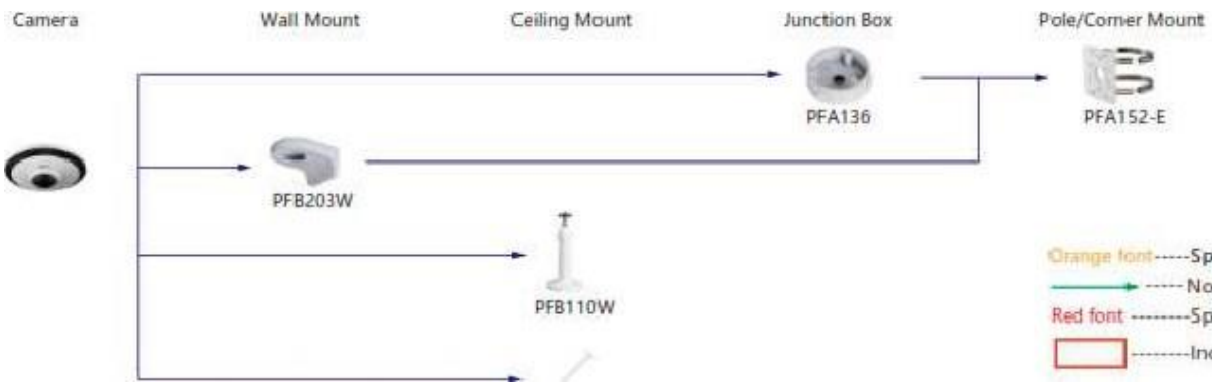

PFB110C-E

IP66