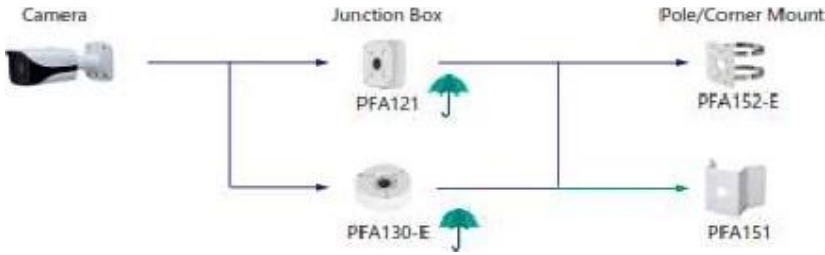

Selection of IP&CVI Bullet Camera

Shape	IP Camera	CVI Camera
	IPC-HFW3241/3442/3541/4231E-S IPC-HFW2501/2249/2241/2802/2001E-A IPC-HFW4800/4120/4220/4221/4421/5121/5220E IPC-HFW4231/4431E-S-54 IPC-HFW4831/4031/4431/4231E-SE	HAC-HFW2802/2001/2501/2241E-A HAC-HFW2401E-A(52) HAC-HFW2249E-A-NI HAC-HFW2249E-18-A-LED HAC-HFW2249E-A-LED