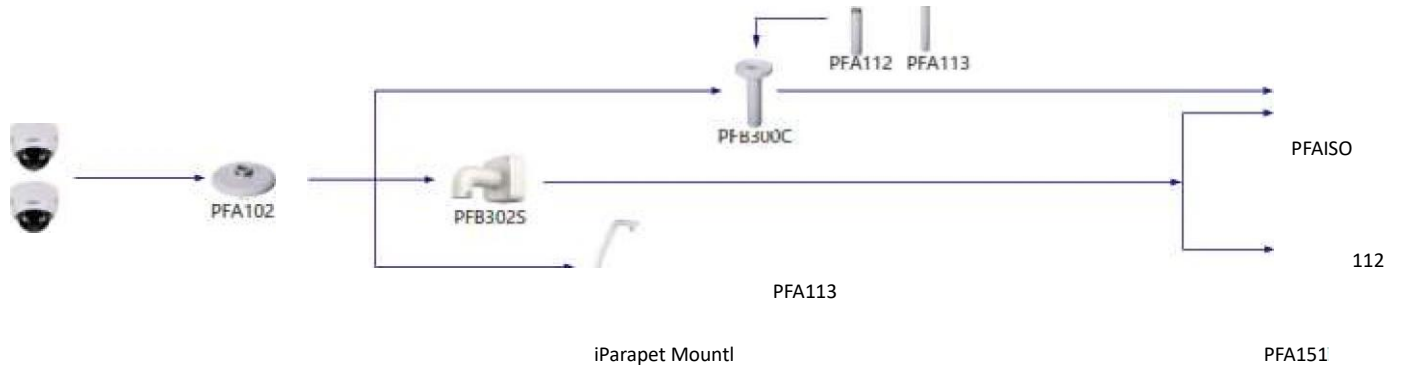

It

Shape	IP PTZ camera	CVI PTZ Camera
 Camera Adapter Wall Mount Ceiling Mount Junction Box Pole/Corner Mount	SD10A848/448/248/200/240WA-HNF SD10A848VA-HNF	

Selection of PTZ Camera

Shape

Adapter

Wall Mount

PIZ Camera

Pole/Corner

TZ Camera

Selection of PTZ Camera

Shape		IP PTZ Camera	CVI PTZ Camera
Canner—	Adapter	'Well Mount	Ceiling Mount
	S042212T-HK-S2		SD42212/42110+HC-53
			junction Box
			Pole/Corner Mount