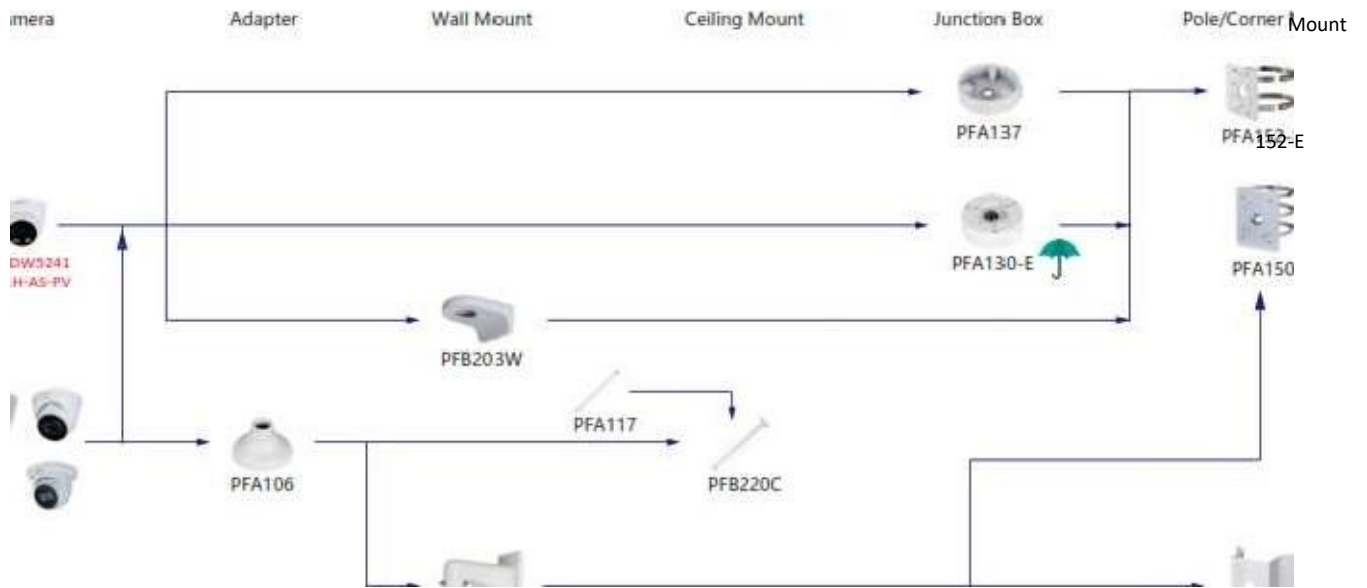

Shape

IP

Selection of IP&CVI Eyeball Camera

Shape	IP Camera	CVI Camera
	IPC-HDW4231/4431EM-AS-54 IPC-HDW4120/4220EM IPC-HDW4120/4220/4231/4830EM-AS IPC-HDW5541/5241/5442TM-AS IPC-HDW5241/5442TM-AS-LED IPC-HDW3231C-A IPC-HDW4831/4631/4431/4231EM-ASE	HAC-HDW1801/1500/1200/1230/1100/1801/EM-A HAC-HDW1801/1500/1220/1200/1100/1801EM HAC-HDW1400EM-S2 HAC-HDW1400EM-A-S2 HAC-HDW1500/1400/1200/1230EM-A-POC HAC-HDW1500/1200EM-POC HAC-HDW2802/2001/2402/2401/2501/2241T-A HAC-HDW2249T-A-NI HAC-HDW1239/1409/1509T-LED HAC-HDW1239/1409/1509T-A-LED HAC-HDW2249T-IB-A-LED

Camera

Adapter

Wall Mount

Ceiling Mount

Junction Box

Pole/Corner Mount

Shape	IP Camera	CVI Camera
	IPC-HDW2531/2431/2231/2421R-ZS IPC-HDW2430/2230R-ZS-S3 IPC-HDW2230R-L-ZS-S3 IPC-HDW4231/4431T-Z-54 IPC-HDW3241/3441/3541T-ZAS IPC-HDW2231T-ZS-S2 IPC-HDW5241/5541H-AS-PV IPC-HDW3441/3541/3241TM-AS IPC-HDW2831/2531/2431/2231TM-AS-S2	HAC-HDW2802/2001/2402/2401/2501/2241/1500/1200T-Z-A HAC-HDW2802/2001/2402/2401/2501/2241T-Z-A-DP HAC-HDW1400T-Z-A-S2 HAC-HDW1801/1200/1230T-Z HAC-HDW2241/1500T-Z-POC HAC-HDW1400/1230T-Z-A-POC

Selection of IP&CVI Eyeball Camera

Shape	IP Camera	CVI Camera
		HAC-HDW1801/1500/1400/1200/1230/1800TL HAC-HDW1801/1500/1400/1200/1230/1800TL-A HAC-HDW1239/1409/1509TL-LED HAC-HDW1239/1409/1509TL-A-LED HAC-HDW1500/1220/1200/1230SL HAC-HDW1400SL-S2