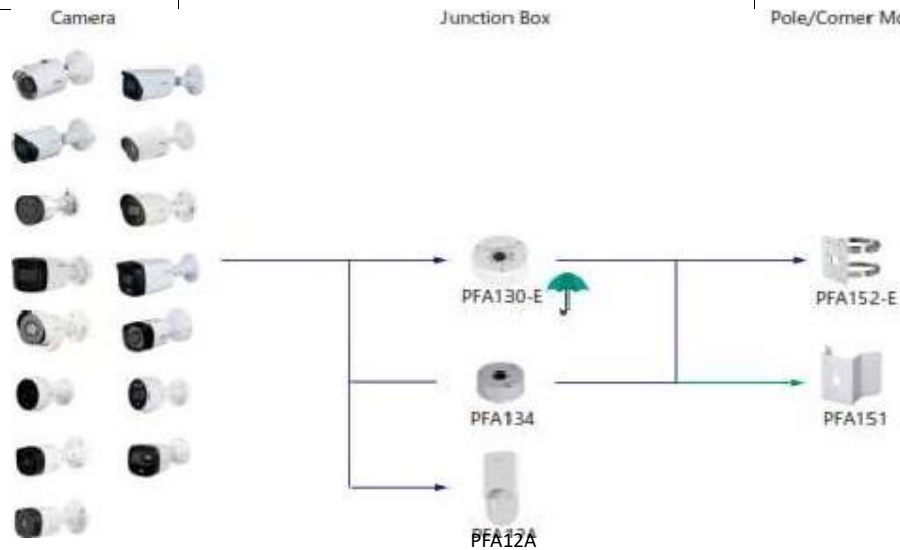

Shape	IP Camera	CVI Camera
	IPC-HFW4431/4231/4120/4220/4221/4421/1531/1431/1231/1230/ 1420/1320/1220/1120/1020/1105S IPC-HFW1430/1230S-S3 IPC-HFW1230S-L-S3 IPC-HFW1320/1120S-W IPC-HFW3241/3441/3541E-AS IPC-HFW3241/3441/3541E-SA IPC-HFW2230/2431S-S-52 IPC-B1B20/40 IPC-B1B20-L	HAC-HFW2501/2241/1801/1500/1230/2401/1200/1100S HAC-HFW1400S-S2 HAC-HFW1500/1400/1200/1230S-POC HAC-HFW1500/1230/1100SL HAC-HFW1400SL-S2 HAC-LC1200SL-W HAC-HFW1500/1220/1200/1230/1800T HAC-HFW1500/1200/1230/1800T-A HAC-HFW1500/1400/1200/1230T-A-POC HAC-HFW1400T-S2 HAC-HFW1400T-A-S2 HAC-HFW1239/1409/1509T-LED HAC-HFW1239/1409/1509T-A-LED HAC-HFW1500/1220/1200/1230/1800TL HAC-HFW1400TL-S2 HAC-HFW1500/1200/1230/1800TL-A HAC-HFW1400TL-A-S2 HAC-HFW1239/1409/1509TLM-LED HAC-HFW1239/1409/1509TLM-A-LED HAC-HFW1220T-TH HAC-HFW1220/1200/1100/1800R HAC-HFW1400R-S2 HAC-HFW1100RM HAC-ME2802/1200/1400/1500B HAC-ME1200/1500B-LED HAC-ME1200/1500D HAC-B1A11/21/41/51 HAC-B2A11/21/41/51 HAC-B2A21-E