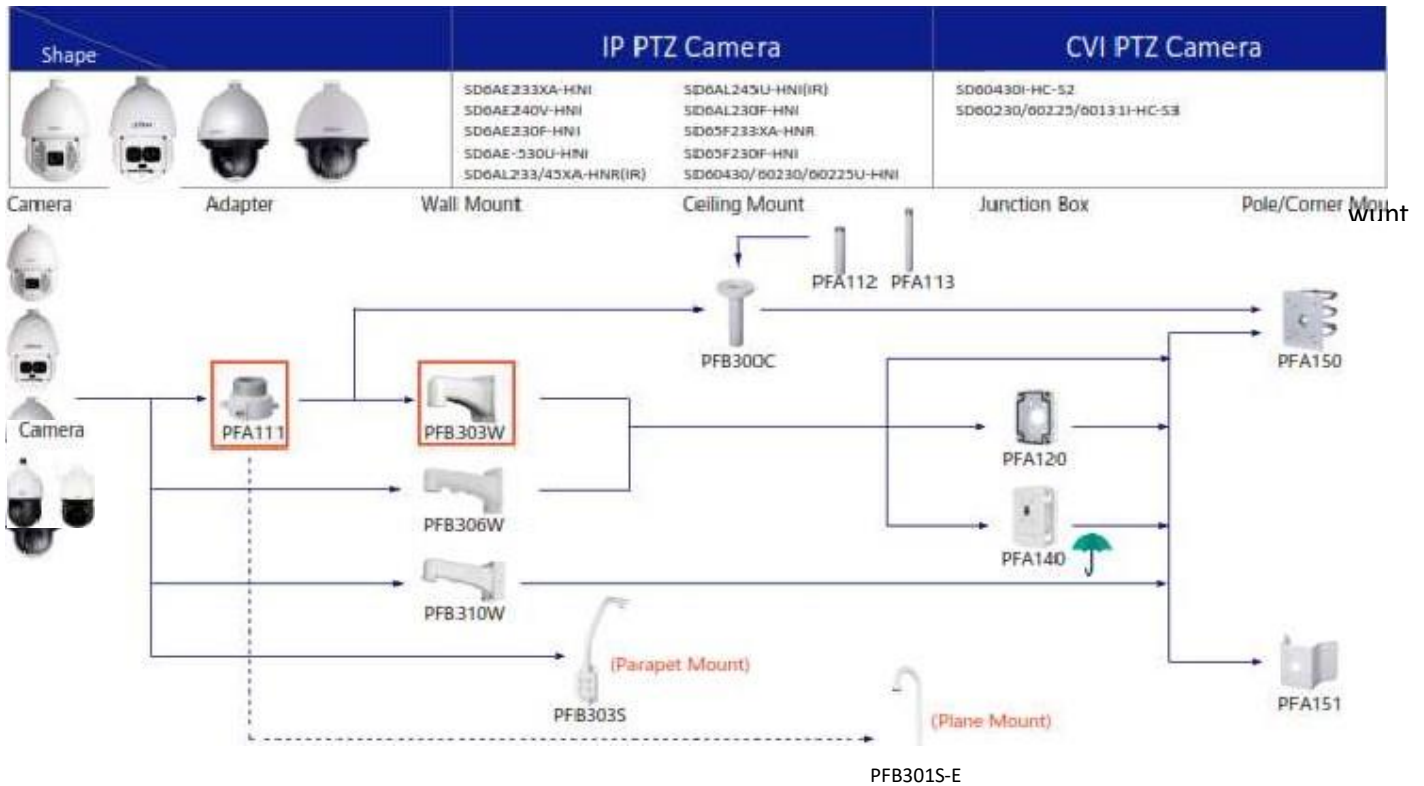

Selection of IP&CVI Eyeball Camera

Selection of IP&CVI Eyeball Camera

Shape	IP Camera	CVI Camera
	IPC-HDW4431/4231/4120/4220/4221/4421M	HAC-HDW1200/1100/2241/2201/1200/1230/1300/2401/1220/1801/1800M HAC-HDW1400M-S2 HAC-TZA11/21/41/51 HAC-TZA21-E

Shape	IP Camera	CVI Camera
	IPC-HDW2230/2431/2831/2531/2231T-A5-S2 IPC-HDW3241/3441/3541T-A5 IPC-HDW1531/1431/1231/1230C/1320/1220/1020S IPC-HDW1430/1230S-S3 IPC-HDW1230S-L-S3 IPC-HDW4421/4120/4220/4221/4231/4431E	

Selection of IP&CVI Eyeball Camera

Selection of IP&CVI Eyeball Camera

Shape

Selection of IP&CVI Eyeball Camera

Shape	IP Camera	CVI Camera
		HAC-HDW1200/1100/1800R HAC-HDW1400R-52 HAC-T1A11/21/41/51 HAC-T1A2E-E

Shape	IP Camera	CVI Camera
		HAC-HDW1100/1200R-VF

Selection of IP&CVI Eyeball Camera

Selection of PTZ Camera

IP PTZ Camera

CVI PTZ Camera

Shape

Selection of PTZ Camera

Selection of PTZ Camera