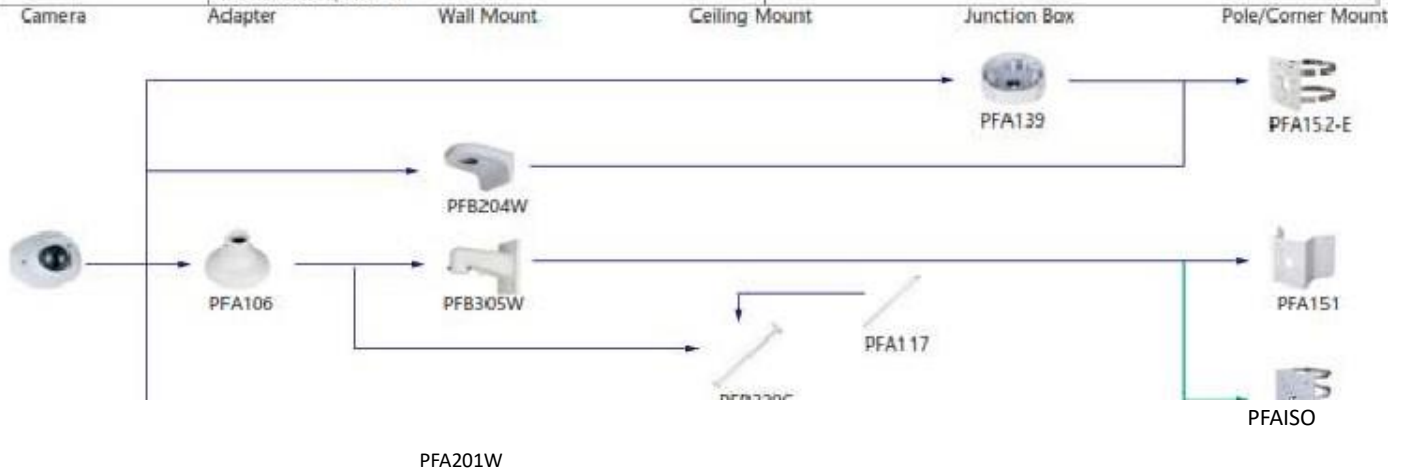

Shape	IP Camera	CVI Camera
	IPC-HDBW4231/4431/4120F-A5 IPC-HDBW3541/3441/3241F-A5-M IPC-HDBW3241F-FD-M12 IPC-HDBW3241F-FD-M IPC-HDPW1220F-S IPC-HDPW1231/1420F-A5	HAC-HDBW2241F-A HAC-HDBW2241F-M-A HAC-HDB2241F-M-A