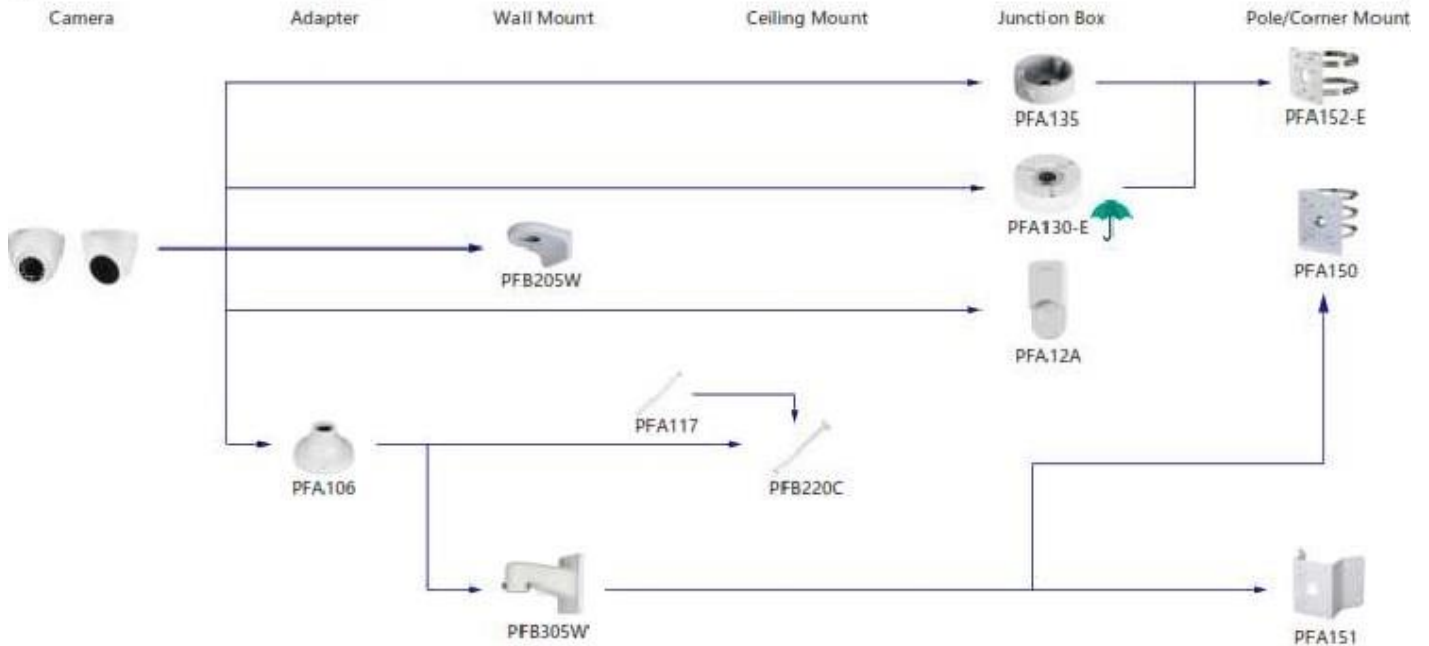

Selection of IP&CVI Eyeball Camera

Selection of IP&CVI Eyeball Camera

Shape	IP Camera	CVI Camera
	IPC-HDW4431/4231/4120/4220/4221/4421M	HAC-HDW1200/1100/2241/2201/1200/1230/1300/2401/1220/1801/1800M HAC-HDW1400M-S2 HAC-TZA11/21/41/51 HAC-TZA21-E

Selection of IP&CVI Eyeball Camera

Selection of IP&CVI Eyeball Camera

Shape

Selection of IP&CVI Eyeball Camera

Shape	IP Camera	CVI Camera
		HAC-HDW1200/1100/1800R HAC-HDW1400R-52 HAC-T1A11/21/41/51 HAC-T1A2E-E

Shape	IP Camera	CVI Camera
		HAC-HDW1100/1200R-VF

Selection of IP&CVI Eyeball Camera

Selection of PTZ Camera

IP PTZ Camera

CVI PTZ Camera

Shape

Selection of PTZ Camera

Selection of PTZ Camera

It

Shape	IP PTZ camera	CVI PTZ Camera
 Camera Adapter Wall Mount Ceiling Mount Junction Box Pole/Corner Mount	SD10A848/448/248/200/240WA-HNF SD10A848VA-HNF	

Selection of PTZ Camera

Shape

Adapter

Wall Mount