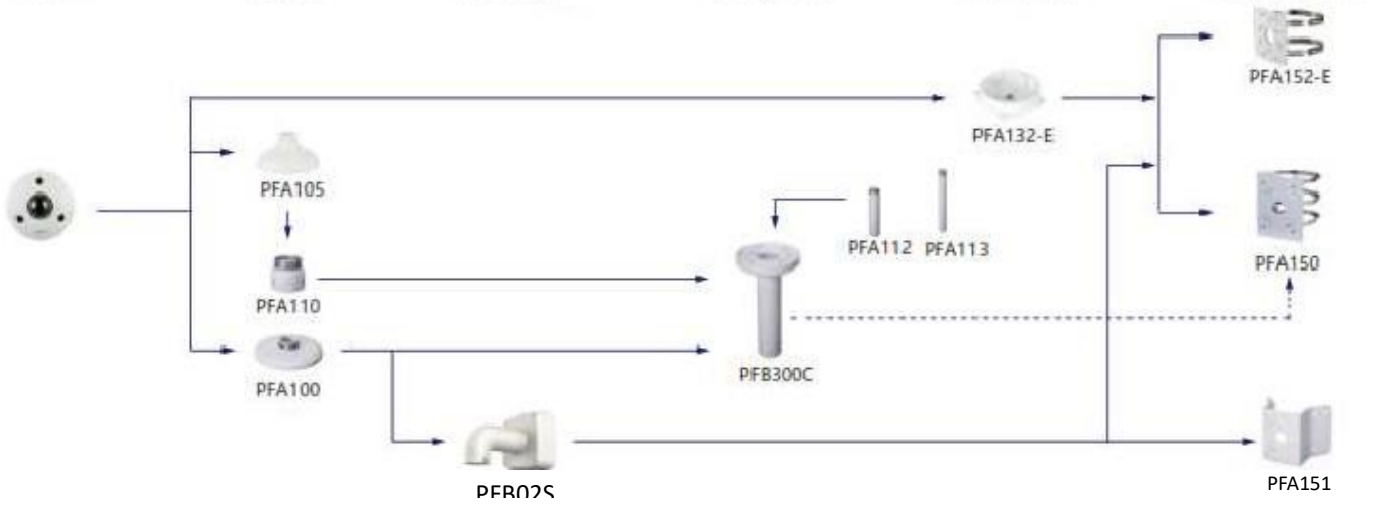

Shaoe

Selection of IP&CVI Dome Camera

Shape	IP Camera	CVI Camera	
	IPC-HDBW8241/3241/8630/8331/8232/8231/81200/8331/8231/ 5231/3431/5421/5830/5121/5220/5221E-Z IPC-HDBW5541/5241/8331/8231/5831/5631/3431/5231E-Z5E IPC-HDBW5541/5442/5241/81230/8630/8331/8232/8231/5831/ 5431/5631/5231E-ZE IPC-HDBW5442/5241/5831/5631/5431/5231E-ZHE IPC-HDBW8241/3241/8331/8231/3431E-Z5 IPC-HDBW4231/4431E-Z-54 IPC-HDBW3241E-ZFD IPC-HDBW3241E-Z5FD IPC-HDBW8242E-Z4FD IPC-HDBW8242E-Z4FR IPC-HDBW5242E-ZE-MF IPC-HDBW5331E IPC-HDB5331E	IPC-HDBW7442/7842H-Z IPC-HDBW7442H-Z4 IPC-HDBW7442H-ZFR IPC-HDBW7442H-Z4FR IPC-HDBW5842H-ZHE	HAC-HDBW3802/3231E-Z HAC-HDBW3802/3231E-ZH

Shape	IP Camera	CVI Camera
	DH-IPC-PDBW3831-B360-E4	

РЕВЗОЦС

[Ратврел Моиле
PFB30•3S

*AIS'

Selection of IP&CVI Dome Camera

Shape Selection of IP&CVI Dome Camera 

Shape	IP Camera	CVI Camera
	IPC-EBW81230/8630/81200/8600/81242 IPC-EBW8030/8000-IVC	HAC-EBW3802

Camera Adapter Wall Mount Ceiling Mount Junction Box Pole/Corner Mount

Shape	IP Camera	CVI Camera
	IPC-EB5531/8600/3500/3400 IPC-HDB4431/4231C-AS IPC-EB5531-M IPC-EB5531-M12	

Camera Adapter Wall Mount Ceiling Mount Junction Box Pole/Corner Mount