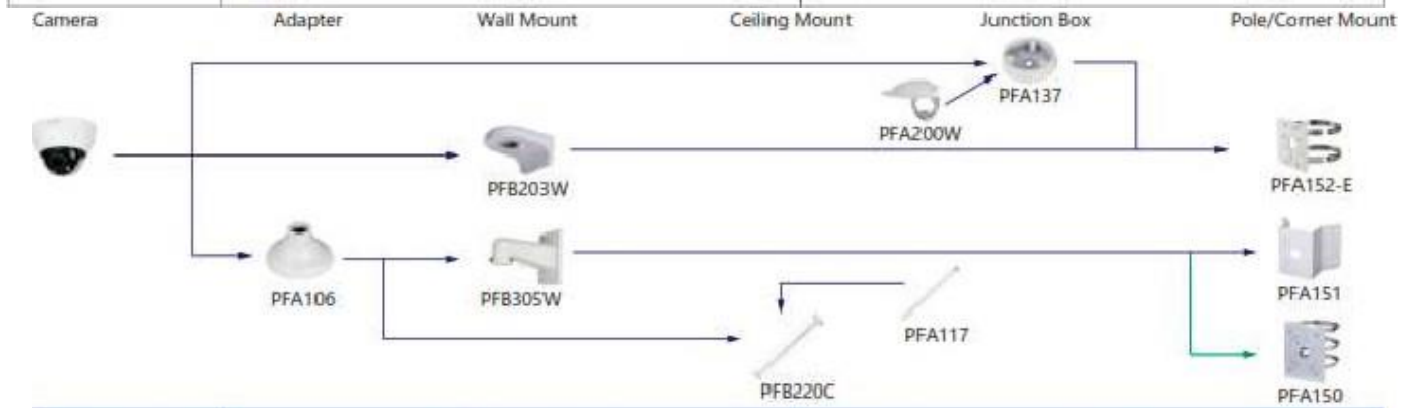

PFA201W

Selection of IP&CVI Dome Camera

IP

Shape

Selection of IP&CVI Dome Camera

Shape	IP Camera	CVI Camera
	IPC-HDBW5241/5541/5442/1831R-S IPC-HDBW5241/5541/5442/4239R-ASE IPC-HDBW2231/2431R-ZS-S2 IPC-HDBW2331/2431R-ZAS-S2 IPC-HDBW3441/3541/3241/2831/2431/2231/2220/2320R-ZS IPC-HDBW2331R-VAFS IPC-HDBW3441/3541/3241/2431/2231/2320R-ZAS IPC-HDBW2331/2431/2231/2220/2320R-VFS IPC-HDBW3231R-AS IPC-HDBW2430/2230R-ZS-S3 IPC-HDBW2230R-L-ZS-S3 IPC-HDBW1831R IPC-HDBW5242R-ASE-MF IPC-HDBW5442R-ASE-NI	HAC-HDBW2802/R HAC-HDBW2802/2601/2402/2401/2501/2241/1801/1500/1200/1230R-Z HAC-HDBW2802/2601/2402/2401/2501/2241R-Z-OP HAC-HDBW1400R-Z-S2 HAC-HDBW2241/1230R-Z-POC HAC-HDBW1100R-VF

Shape	IP Camera	CVI Camera
	IPC-D2B40/20-ZS IPC-D2B20-L-ZS IPC-D2B40/20 IPC-D2B20-L	HAC-D3A21/41/51-VF

Shape	IP Camera	CVI Camera
	IPC-D1B40/20 IPC-D1B20-L	HAC-D1A21/41/51

Selection of IP&CVI Eyeball Camera

Shape

IP

Selection of IP&CVI Eyeball Camera

Shape	IP Camera	CVI Camera
	IPC-HDW4231/4431EM-AS-54 IPC-HDW4120/4220EM IPC-HDW4120/4220/4231/4830EM-AS IPC-HDW5541/5241/5442TM-AS IPC-HDW5241/5442TM-AS-LED IPC-HDW3231C-A IPC-HDW4831/4631/4431/4231EM-ASE	HAC-HDW1801/1500/1200/1230/1100/1801/EM-A HAC-HDW1801/1500/1220/1200/1100/1801EM HAC-HDW1400EM-S2 HAC-HDW1400EM-A-S2 HAC-HDW1500/1400/1200/1230EM-A-POC HAC-HDW1500/1200EM-POC HAC-HDW2802/2001/2402/2401/2501/2241T-A HAC-HDW2249T-A-NI HAC-HDW1239/1409/1509T-LED HAC-HDW1239/1409/1509T-A-LED HAC-HDW2249T-IB-A-LED