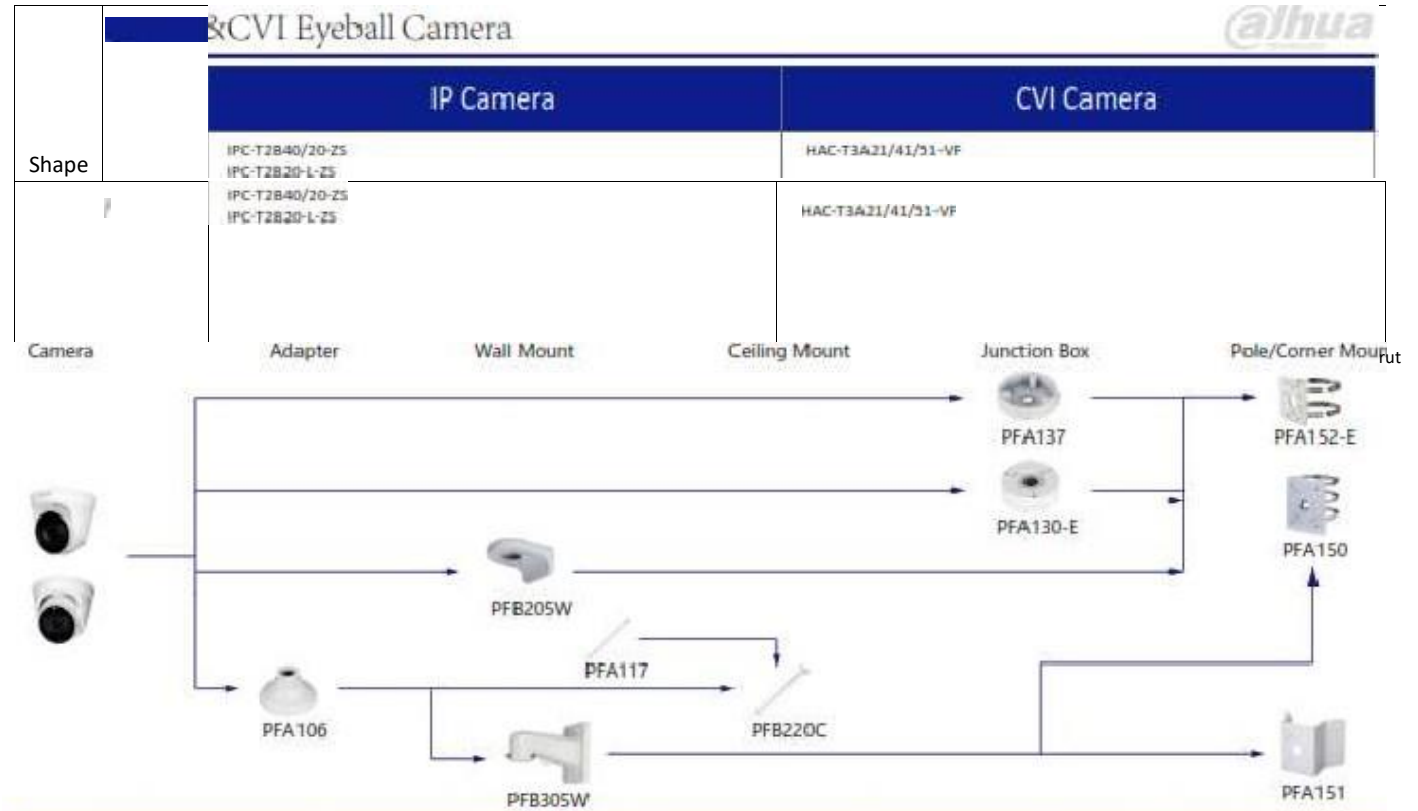

Shape	IP Camera	CVI Camera
	IPC-D2B40/20-ZS IPC-D2B20-L-ZS IPC-D2B40/20 IPC-D2B20-L	HAC-D3A21/41/51-VF

Shape	IP Camera	CVI Camera
	IPC-D1B40/20 IPC-D1B20-L	HAC-D1A21/41/51

Selection of IP&CVI Eyeball Camera

Shape

IP

Selection of IP&CVI Eyeball Camera

Shape	IP Camera	CVI Camera
	IPC-HDW4231/4431EM-AS-54 IPC-HDW4120/4220EM IPC-HDW4120/4220/4231/4830EM-AS IPC-HDW5541/5241/5442TM-AS IPC-HDW5241/5442TM-AS-LED IPC-HDW3231C-A IPC-HDW4831/4631/4431/4231EM-ASE	HAC-HDW1801/1500/1200/1230/1100/1801/EM-A HAC-HDW1801/1500/1220/1200/1100/1801EM HAC-HDW1400EM-S2 HAC-HDW1400EM-A-S2 HAC-HDW1500/1400/1200/1230EM-A-POC HAC-HDW1500/1200EM-POC HAC-HDW2802/2001/2402/2401/2501/2241T-A HAC-HDW2249T-A-NI HAC-HDW1239/1409/1509T-LED HAC-HDW1239/1409/1509T-A-LED HAC-HDW2249T-IB-A-LED

Camera

Adapter

Wall Mount

Ceiling Mount

Junction Box

Pole/Corner Mount

Shape	IP Camera	CVI Camera
	IPC-HDW2531/2431/2231/2421R-ZS IPC-HDW2430/2230R-ZS-S3 IPC-HDW2230R-L-ZS-S3 IPC-HDW4231/4431T-Z-54 IPC-HDW3241/3441/3541T-ZAS IPC-HDW2231T-ZS-S2 IPC-HDW5241/5541H-AS-PV IPC-HDW3441/3541/3241TM-AS IPC-HDW2831/2531/2431/2231TM-AS-S2	HAC-HDW2802/2001/2402/2401/2501/2241/1500/1200T-Z-A HAC-HDW2802/2001/2402/2401/2501/2241T-Z-A-DP HAC-HDW1400T-Z-A-S2 HAC-HDW1801/1200/1230T-Z HAC-HDW2241/1500T-Z-POC HAC-HDW1400/1230T-Z-A-POC

Selection of IP&CVI Eyeball Camera

Shape	IP Camera	CVI Camera
		HAC-HDW1801/1500/1400/1200/1230/1800TL HAC-HDW1801/1500/1400/1200/1230/1800TL-A HAC-HDW1239/1409/1509TL-LED HAC-HDW1239/1409/1509TL-A-LED HAC-HDW1500/1220/1200/1230SL HAC-HDW1400SL-S2