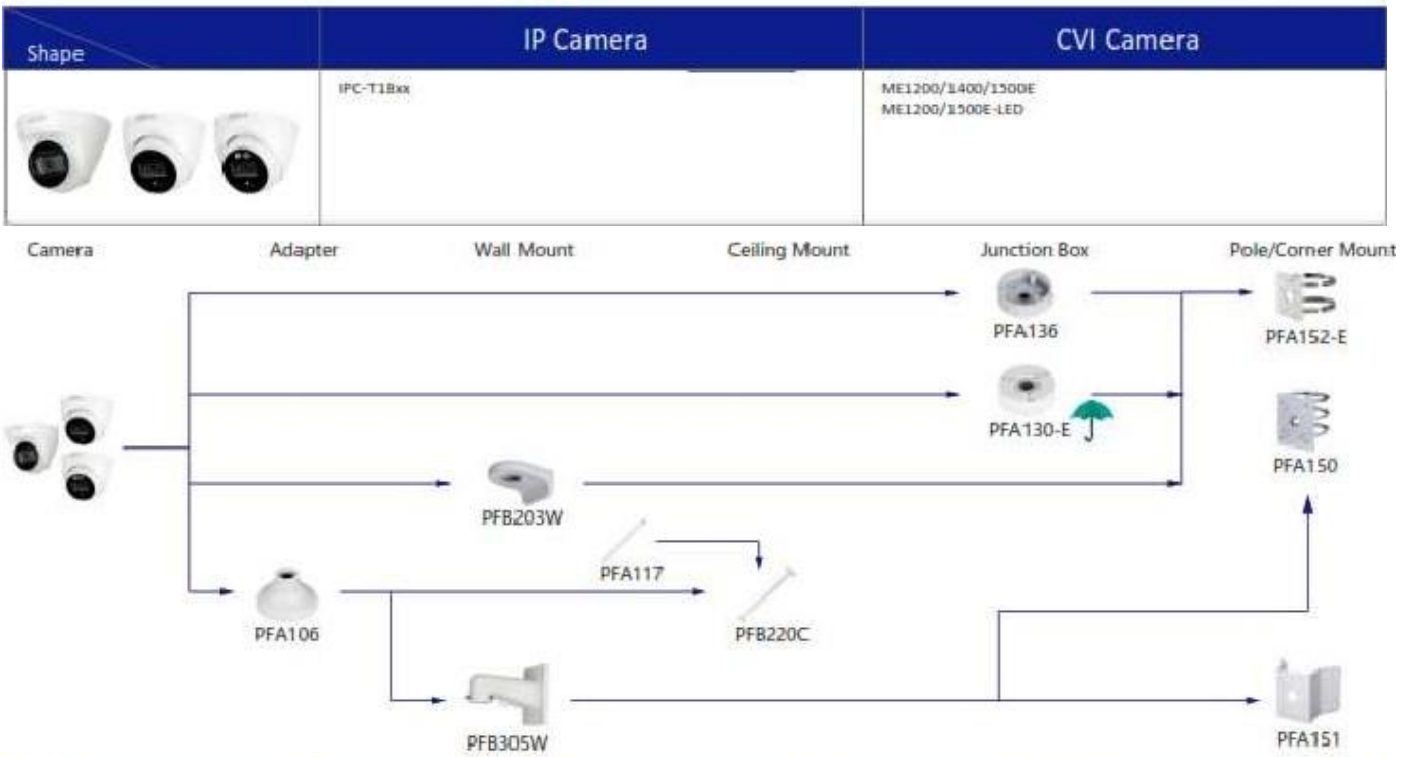

Shape	IP Camera	CVI Camera
	IPC-D2B40/20-ZS IPC-D2B20-L-ZS IPC-D2B40/20 IPC-D2B20-L	HAC-D3A21/41/51-VF

Shape	IP Camera	CVI Camera
	IPC-D1B40/20 IPC-D1B20-L	HAC-D1A21/41/51

Selection of IP&CVI Eyeball Camera

Shape

IP

Selection of IP&CVI Eyeball Camera

Shape	IP Camera	CVI Camera
	IPC-HDW4231/4431EM-AS-54 IPC-HDW4120/4220EM IPC-HDW4120/4220/4231/4830EM-AS IPC-HDW5541/5241/5442TM-AS IPC-HDW5241/5442TM-AS-LED IPC-HDW3231C-A IPC-HDW4831/4631/4431/4231EM-ASE	HAC-HDW1801/1500/1200/1230/1100/1801/EM-A HAC-HDW1801/1500/1220/1200/1100/1801EM HAC-HDW1400EM-S2 HAC-HDW1400EM-A-S2 HAC-HDW1500/1400/1200/1230EM-A-POC HAC-HDW1500/1200EM-POC HAC-HDW2802/2001/2402/2401/2501/2241T-A HAC-HDW2249T-A-NI HAC-HDW1239/1409/1509T-LED HAC-HDW1239/1409/1509T-A-LED HAC-HDW2249T-IB-A-LED

Camera

Adapter

Wall Mount

Ceiling Mount

Junction Box

Pole/Corner Mount

Shape	IP Camera	CVI Camera
	IPC-HDW2531/2431/2231/2421R-ZS IPC-HDW2430/2230R-ZS-S3 IPC-HDW2230R-L-ZS-S3 IPC-HDW4231/4431T-Z-54 IPC-HDW3241/3441/3541T-ZAS IPC-HDW2231T-ZS-S2 IPC-HDW5241/5541H-AS-PV IPC-HDW3441/3541/3241TM-AS IPC-HDW2831/2531/2431/2231TM-AS-S2	HAC-HDW2802/2001/2402/2401/2501/2241/1500/1200T-Z-A HAC-HDW2802/2001/2402/2401/2501/2241T-Z-A-DP HAC-HDW1400T-Z-A-S2 HAC-HDW1801/1200/1230T-Z HAC-HDW2241/1500T-Z-POC HAC-HDW1400/1230T-Z-A-POC

Selection of IP&CVI Eyeball Camera

Shape	IP Camera	CVI Camera
		HAC-HDW1801/1500/1400/1200/1230/1800TL HAC-HDW1801/1500/1400/1200/1230/1800TL-A HAC-HDW1239/1409/1509TL-LED HAC-HDW1239/1409/1509TL-A-LED HAC-HDW1500/1220/1200/1230SL HAC-HDW1400SL-S2