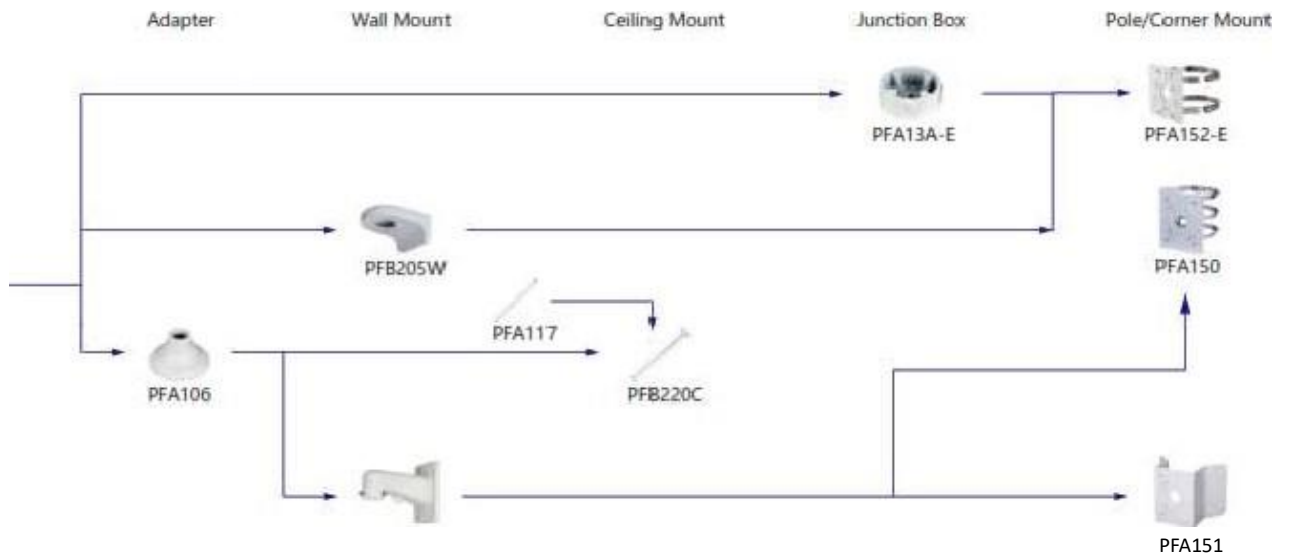

Shape

IP

Selection of IP&CVI Eyeball Camera

Shape	IP Camera	CVI Camera
	IPC-HDW4231/4431EM-AS-54 IPC-HDW4120/4220EM IPC-HDW4120/4220/4231/4830EM-AS IPC-HDW5541/5241/5442TM-AS IPC-HDW5241/5442TM-AS-LED IPC-HDW3231C-A IPC-HDW4831/4631/4431/4231EM-ASE	HAC-HDW1801/1500/1200/1230/1100/1801/EM-A HAC-HDW1801/1500/1220/1200/1100/1801EM HAC-HDW1400EM-S2 HAC-HDW1400EM-A-S2 HAC-HDW1500/1400/1200/1230EM-A-POC HAC-HDW1500/1200EM-POC HAC-HDW2802/2001/2402/2401/2501/2241T-A HAC-HDW2249T-A-NI HAC-HDW1239/1409/1509T-LED HAC-HDW1239/1409/1509T-A-LED HAC-HDW2249T-IB-A-LED

Camera

Adapter

Wall Mount

Ceiling Mount

Junction Box

Pole/Corner Mount

Shape	IP Camera	CVI Camera
	IPC-HDW2531/2431/2231/2421R-ZS IPC-HDW2430/2230R-ZS-S3 IPC-HDW2230R-L-ZS-S3 IPC-HDW4231/4431T-Z-54 IPC-HDW3241/3441/3541T-ZAS IPC-HDW2231T-ZS-S2 IPC-HDW5241/5541H-AS-PV IPC-HDW3441/3541/3241TM-AS IPC-HDW2831/2531/2431/2231TM-AS-S2	HAC-HDW2802/2001/2402/2401/2501/2241/1500/1200T-Z-A HAC-HDW2802/2001/2402/2401/2501/2241T-Z-A-DP HAC-HDW1400T-Z-A-S2 HAC-HDW1801/1200/1230T-Z HAC-HDW2241/1500T-Z-POC HAC-HDW1400/1230T-Z-A-POC

Selection of IP&CVI Eyeball Camera

Shape	IP Camera	CVI Camera
		HAC-HDW1801/1500/1400/1200/1230/1800TL HAC-HDW1801/1500/1400/1200/1230/1800TL-A HAC-HDW1239/1409/1509TL-LED HAC-HDW1239/1409/1509TL-A-LED HAC-HDW1500/1220/1200/1230SL HAC-HDW1400SL-S2

Selection of IP&CVI Eyeball Camera

Selection of IP&CVI Eyeball Camera

Shape	IP Camera	CVI Camera
	IPC-HDW4431/4231/4120/4220/4221/4421M	HAC-HDW1200/1100/2241/2201/1200/1230/1300/2401/1220/1801/1800M HAC-HDW1400M-S2 HAC-TZA11/21/41/51 HAC-TZA21-E