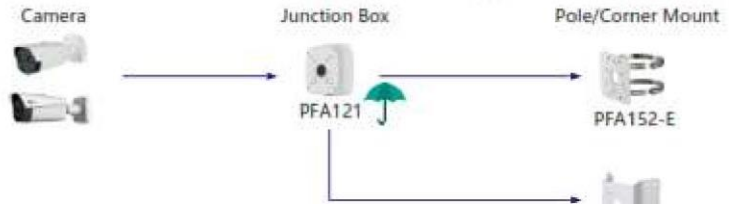

Selection of Thermal Camera

Shape	Thermal Camera	
	TPC-BF2221 TPC-BF-T/B/TB TPC-BF5400-B/TB/TC TPC-BF5401 TPC-BF5401-T/B/TB	TPC-BF3600 TPC-BF3600-T/B/TB TPC-BF3601 TPC3601-T/B/TB

Shape	Thermal Camera	
	TPC-ACSD8620/8420-B