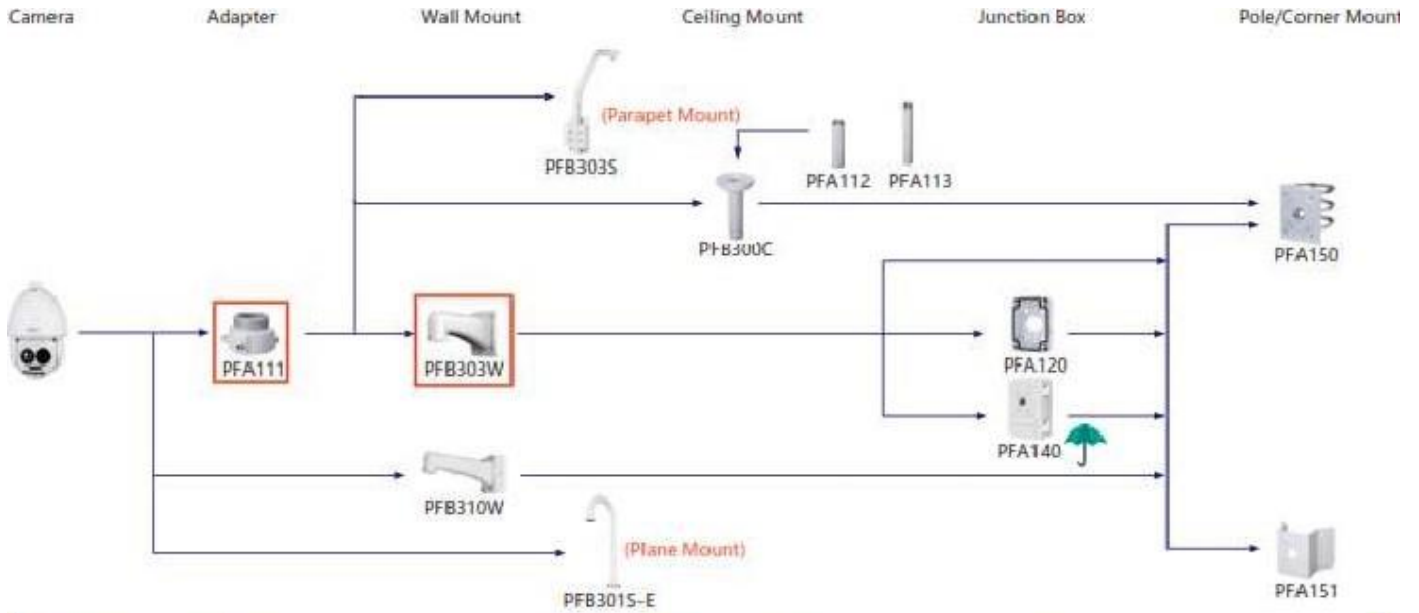

junction Box

Pole/Corner Mount

PTZ Camera	IP m	CameraCVI
Shape		

Selection of PTZ Camera

PTZ Camera

	SD1A203T-GN(-W) SD1A200T-GN(-W)-0280-52 SD1A200T-GN(-W)-0300-52 SD12203T-GN(-W) SD12200T-GN(-W)-0280-52 SD12200T-GN(-W)-0300-52
---	--

IP PTZ Camera

CVI

Shape 	SD22404T-GN-W-52 SD22204UE-GN-W SD22204T-GN-W	
--	---	--

Adapter
Wall Mount
Ceiling Mount
Junction Box
Pole/Corner Mount

Shape 	IP PTZ Camera	PTZ Camera
	SD22404T-GN-52 SD22204UE-GN SD22204T-GN	SD22204I-GC

Shape	Thermal Camera	
	TPC-SD8020 TPC-SD8020-T/B/TB TPC-SD8420-B/C/TB TPC-SD8021	TPC-SD8021-B/TB TPC-SD8421 TPC-SD8421-B/T/TB

Shape	Thermal Camera
	TPC-SD2221 TPC-SD2221-T/B/TB

Shape	Thermal Camera
	TPC-BF8021(-B) TPC-BF8421(-B)