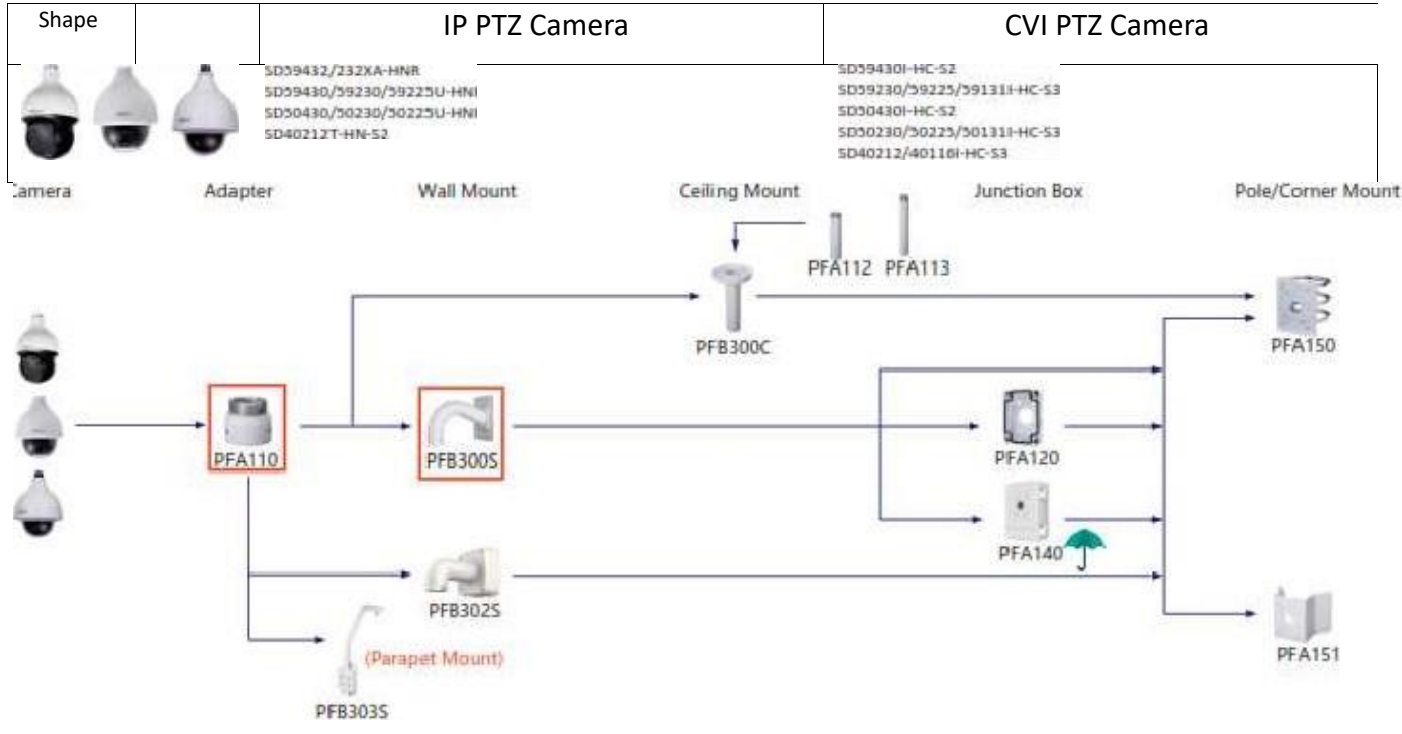

Selection of IP&CVI Eyeball Camera

Selection of IP&CVI Eyeball Camera

Shape

Selection of IP&CVI Eyeball Camera

Shape	IP Camera	CVI Camera
		HAC-HDW1200/1100/1800R HAC-HDW1400R-52 HAC-T1A11/21/41/51 HAC-T1A2E-E

Shape	IP Camera	CVI Camera
		HAC-HDW1100/1200R-VF

Selection of IP&CVI Eyeball Camera

Selection of PTZ Camera

IP PTZ Camera

CVI PTZ Camera

Shape

Selection of PTZ Camera

Selection of PTZ Camera

It

Shape	IP PTZ camera	CVI PTZ Camera
 Camera Adapter Wall Mount Ceiling Mount Junction Box Pole/Corner Mount	SD10A848/448/248/200/240WA-HNF SD10A848VA-HNF	

Selection of PTZ Camera

Shape

Adapter

Wall Mount