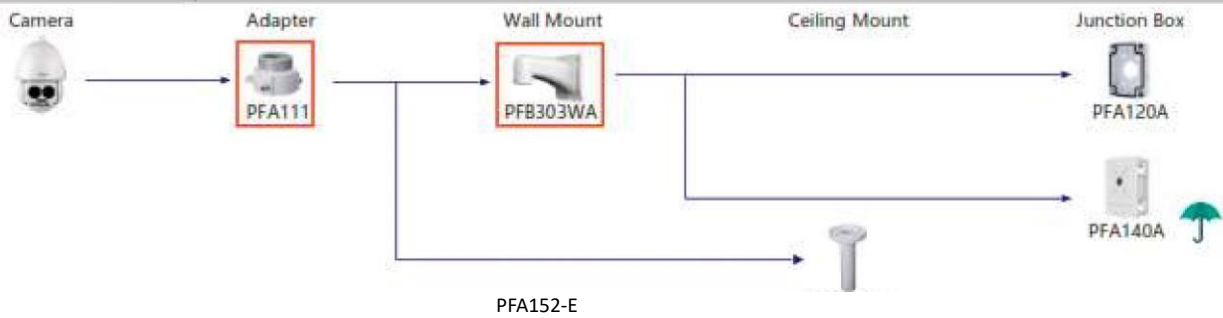

Box

PFA120A

PFAUOA

PFB300CA

Orange font ----- Special
→ Not for accessories Not
recommended Red font
Special installation