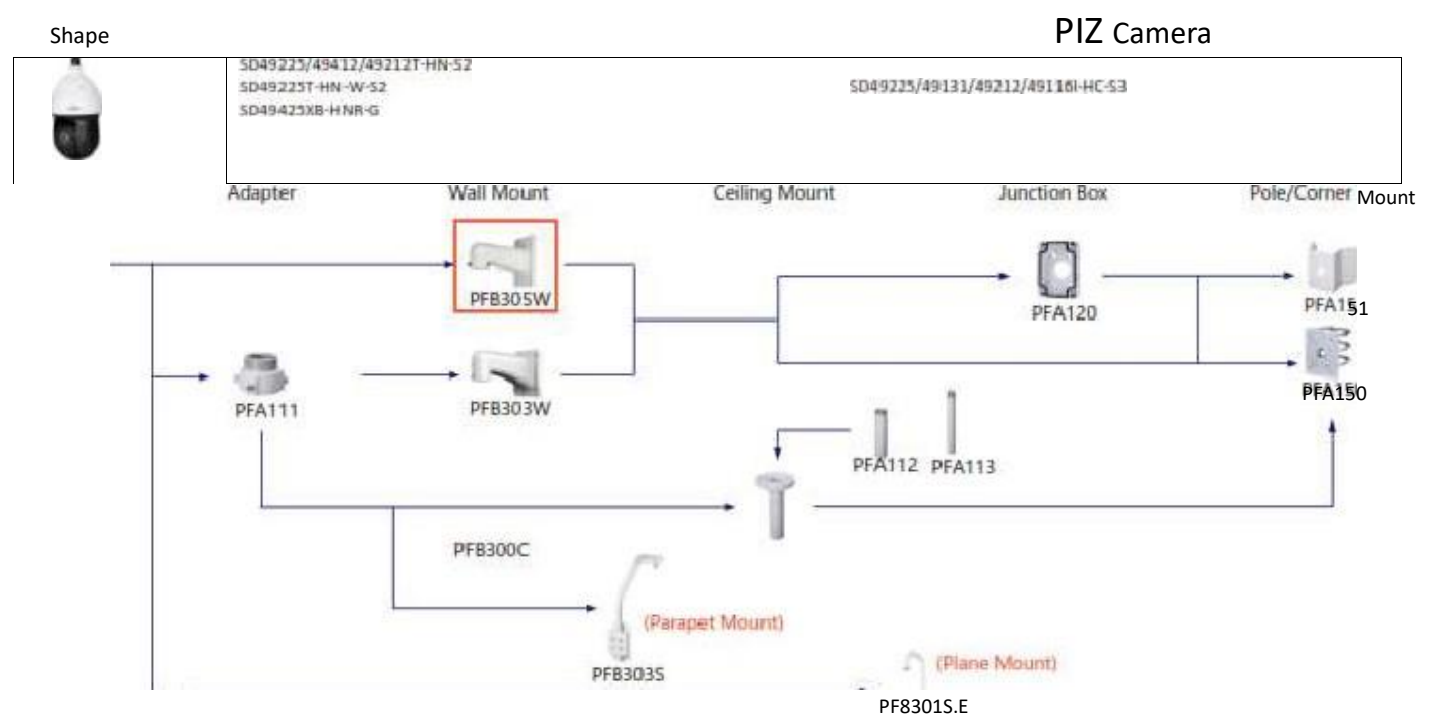

Selection of IP&CVI Eyeball Camera

Selection of IP&CVI Eyeball Camera

Shape

Selection of IP&CVI Eyeball Camera

Shape	IP Camera	CVI Camera
		HAC-HDW1200/1100/1800R HAC-HDW1400R-52 HAC-T1A11/21/41/51 HAC-T1A2E-E

Shape	IP Camera	CVI Camera
		HAC-HDW1100/1200R-VF

Selection of IP&CVI Eyeball Camera

Selection of PTZ Camera

IP PTZ Camera

CVI PTZ Camera

Shape

Selection of PTZ Camera

Selection of PTZ Camera

It

Shape	IP PTZ camera	CVI PTZ Camera
 Camera Adapter Wall Mount Ceiling Mount Junction Box Pole/Corner Mount	SD10A848/448/248/200/240WA-HNF SD10A848VA-HNF	

Selection of PTZ Camera

Shape

Adapter

Wall Mount