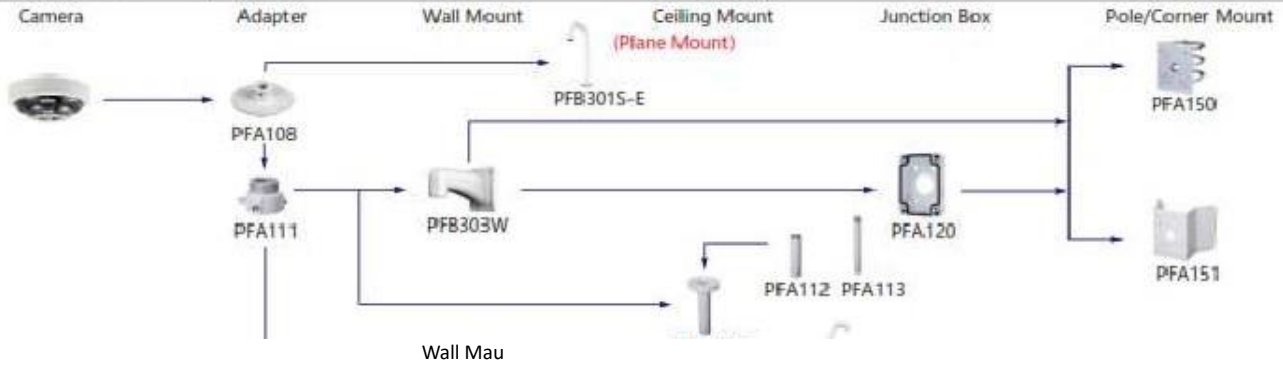

Shape	IP Camera	CVI Camera
	DH-IPC-PDBW3831-B360-E4	

РЕВЗОЦС

[Ратврел Моиле
PFB30•3S

*AIS'