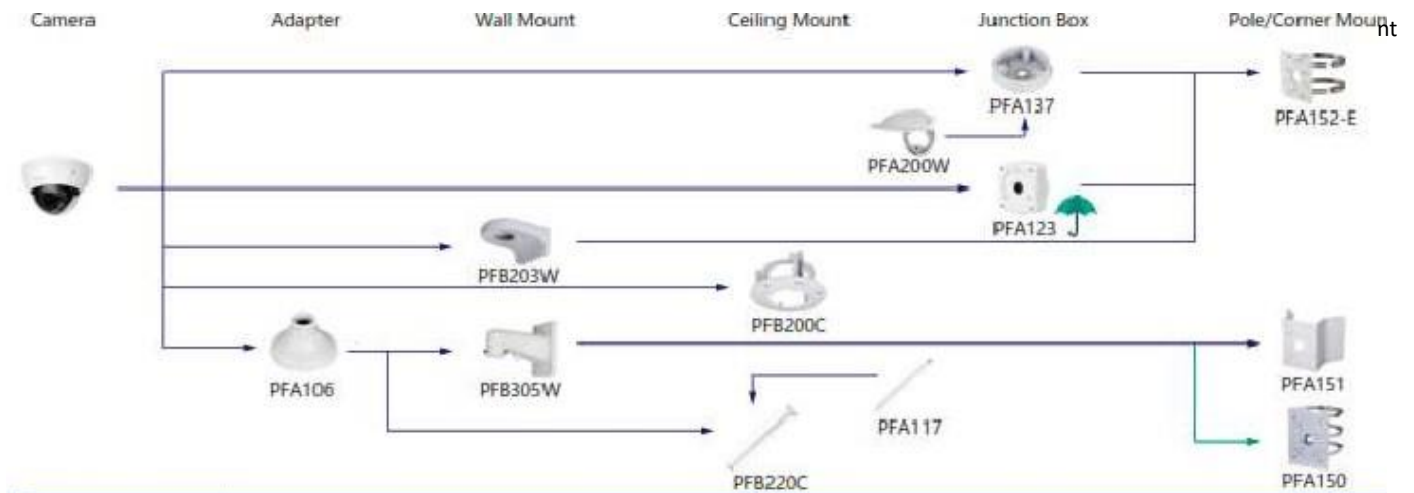

PFA201W

Selection of IP&CVI Dome Camera

IP

Shape

Selection of IP&CVI Dome Camera

Shape	IP Camera	CVI Camera
	IPC-HDBW5241/5541/5442/1831R-S IPC-HDBW5241/5541/5442/4239R-ASE IPC-HDBW2231/2431R-ZS-S2 IPC-HDBW2331/2431R-ZAS-S2 IPC-HDBW3441/3541/3241/2831/2431/2231/2220/2320R-ZS IPC-HDBW2331R-VAFS IPC-HDBW3441/3541/3241/2431/2231/2320R-ZAS IPC-HDBW2331/2431/2231/2220/2320R-VFS IPC-HDBW3231R-AS IPC-HDBW2430/2230R-ZS-S3 IPC-HDBW2230R-L-ZS-S3 IPC-HDBW1831R IPC-HDBW5242R-ASE-MF IPC-HDBW5442R-ASE-NI	HAC-HDBW2802/R HAC-HDBW2802/2601/2402/2401/2501/2241/1801/1500/1200/1230R-Z HAC-HDBW2802/2601/2402/2401/2501/2241R-Z-OP HAC-HDBW1400R-Z-S2 HAC-HDBW2241/1230R-Z-POC HAC-HDBW1100R-VF

Shape	IP Camera	CVI Camera
	IPC-D2B40/20-ZS IPC-D2B20-L-ZS IPC-D2B40/20 IPC-D2B20-L	HAC-D3A21/41/51-VF

Shape	IP Camera	CVI Camera
	IPC-D1B40/20 IPC-D1B20-L	HAC-D1A21/41/51

Selection of IP&CVI Eyeball Camera

Shape

IP

Selection of IP&CVI Eyeball Camera

Shape	IP Camera	CVI Camera
	IPC-HDW4231/4431EM-AS-54 IPC-HDW4120/4220EM IPC-HDW4120/4220/4231/4830EM-AS IPC-HDW5541/5241/5442TM-AS IPC-HDW5241/5442TM-AS-LED IPC-HDW3231C-A IPC-HDW4831/4631/4431/4231EM-ASE	HAC-HDW1801/1500/1200/1230/1100/1801/EM-A HAC-HDW1801/1500/1220/1200/1100/1801EM HAC-HDW1400EM-S2 HAC-HDW1400EM-A-S2 HAC-HDW1500/1400/1200/1230EM-A-POC HAC-HDW1500/1200EM-POC HAC-HDW2802/2001/2402/2401/2501/2241T-A HAC-HDW2249T-A-NI HAC-HDW1239/1409/1509T-LED HAC-HDW1239/1409/1509T-A-LED HAC-HDW2249T-IB-A-LED