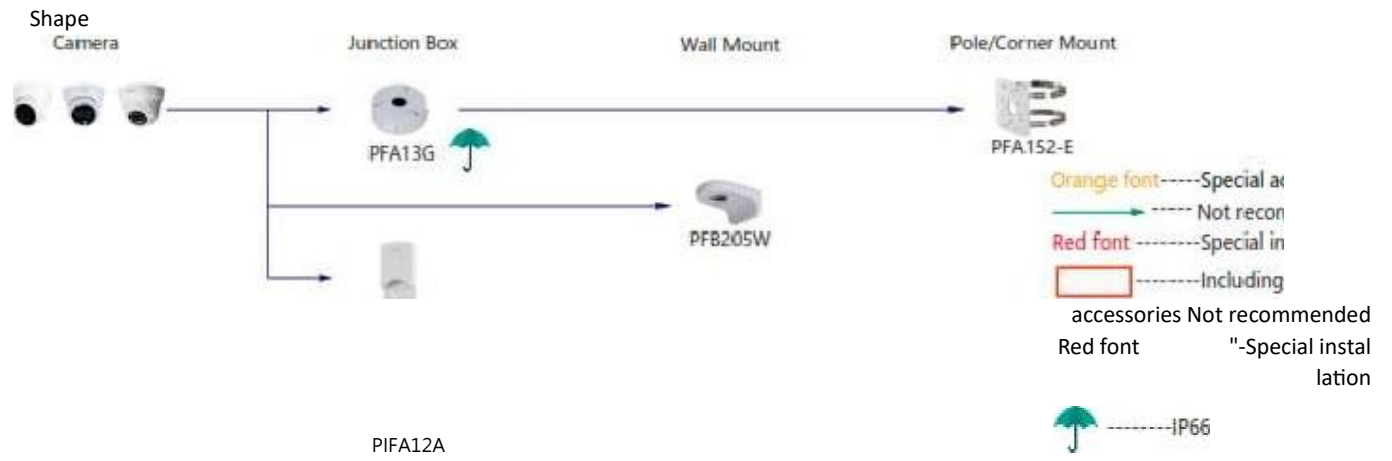

Selection of IP&CVI Eyeball Camera