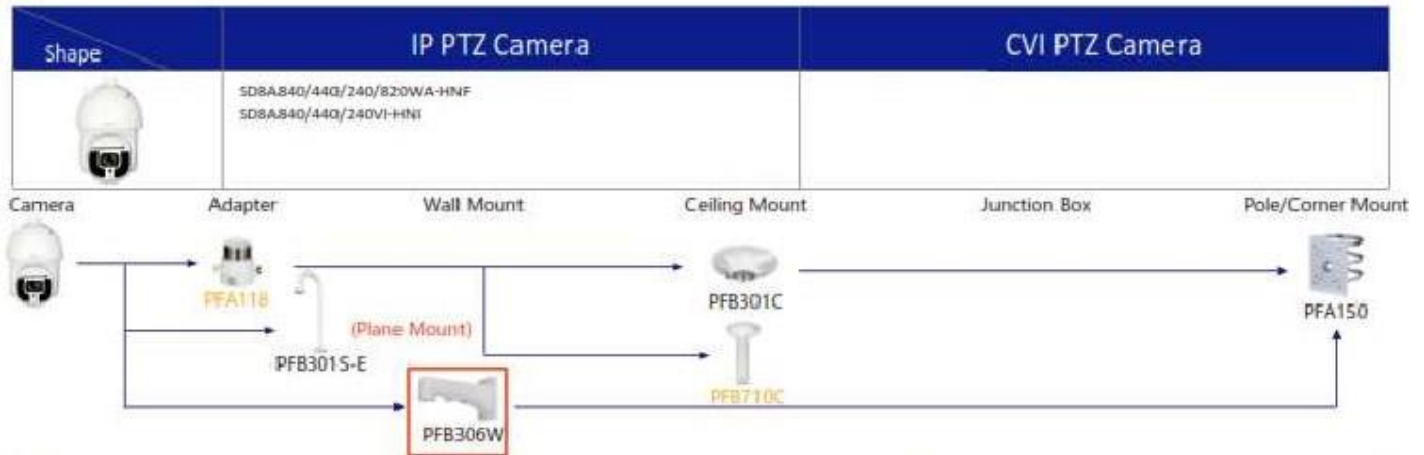

Selection of IP&CVI Eyeball Camera

Selection of IP&CVI Eyeball Camera

Shape

Selection of IP&CVI Eyeball Camera

Shape	IP Camera	CVI Camera
		HAC-HDW1200/1100/1800R HAC-HDW1400R-52 HAC-T1A11/21/41/51 HAC-T1A2E-E

Shape	IP Camera	CVI Camera
		HAC-HDW1100/1200R-VF

Selection of IP&CVI Eyeball Camera

Selection of PTZ Camera

IP PTZ Camera

CVI PTZ Camera

Shape

Selection of PTZ Camera

Selection of PTZ Camera