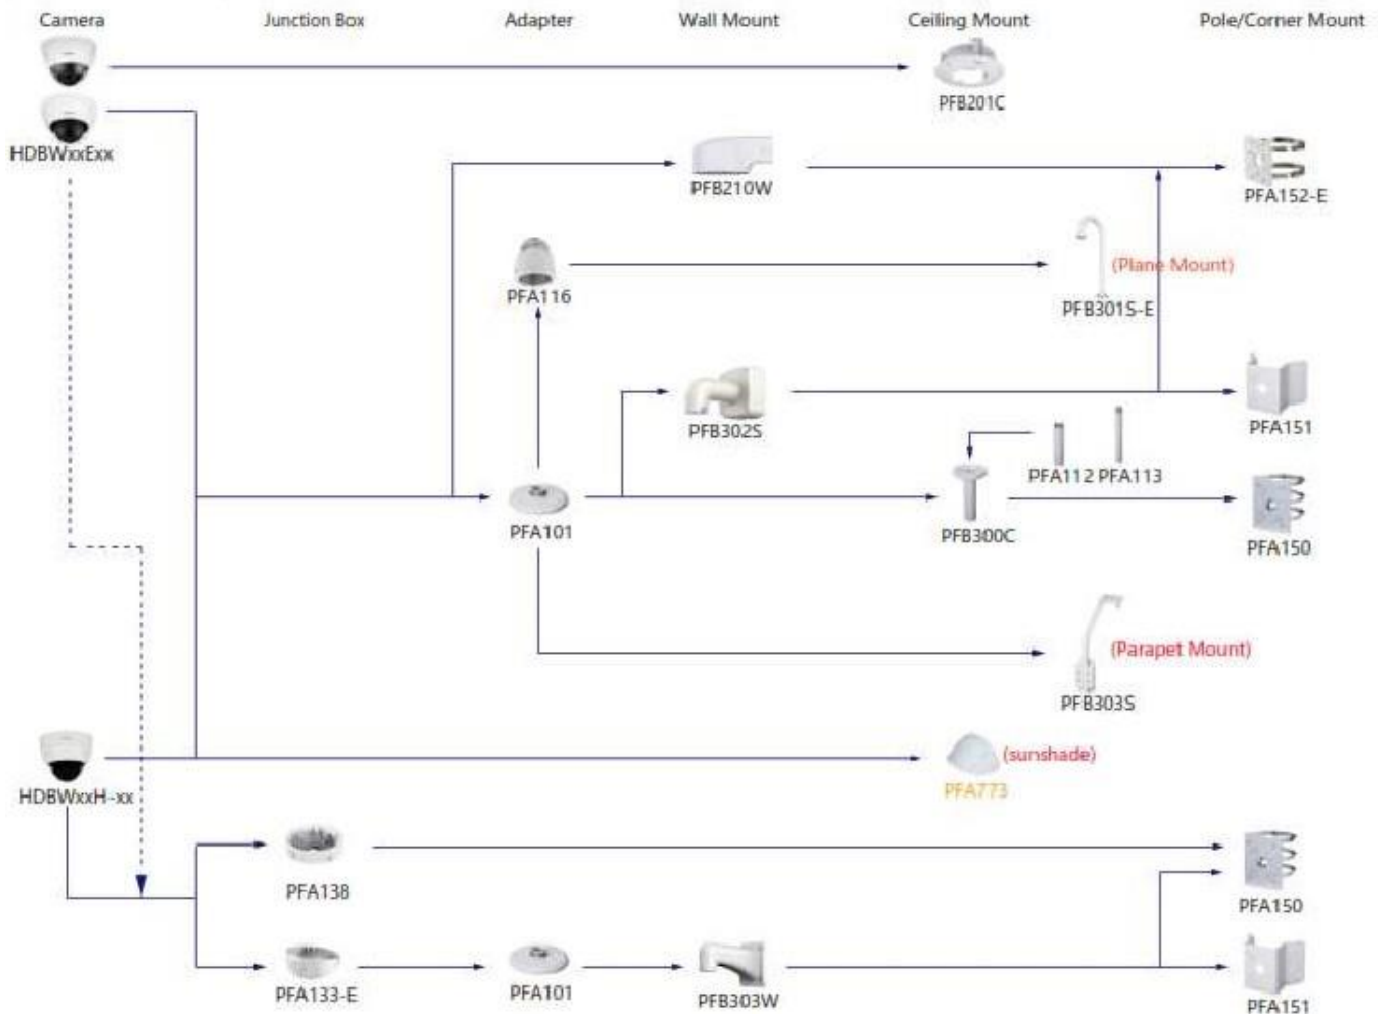

Shane	IP Camera	CVI Camera
	IPC-B2B40/20-ZS IPC-B2B20-L-ZS	

Shape	IP Camera	CVI Camera
	IPC-HFW4230M-4G IPC-HFW3231M-AS-I2 IPC-HFW4231M-AS-SFC-I2	HAC-HF3803G

Selection of IP&CVI Dome Camera

IP Camera

CVI Camera

Shaoe

Selection of IP&CVI Dome Camera

Shape	IP Camera	CVI Camera	
	IPC-HDBW8241/3241/8630/8331/8232/8231/81200/8331/8231/ 5231/3431/5421/5830/5121/5220/5221E-Z IPC-HDBW5541/5241/8331/8231/5831/5631/3431/5231E-Z5E IPC-HDBW5541/5442/5241/81230/8630/8331/8232/8231/5831/ 5431/5631/5231E-ZE IPC-HDBW5442/5241/5831/5631/5431/5231E-ZHE IPC-HDBW8241/3241/8331/8231/3431E-Z5 IPC-HDBW4231/4431E-Z-54 IPC-HDBW3241E-ZFD IPC-HDBW3241E-Z5FD IPC-HDBW8242E-Z4FD IPC-HDBW8242E-Z4FR IPC-HDBW5242E-ZE-MF IPC-HDBW5331E IPC-HDB5331E	IPC-HDBW7442/7842H-Z IPC-HDBW7442H-Z4 IPC-HDBW7442H-ZFR IPC-HDBW7442H-Z4FR IPC-HDBW5842H-ZHE	HAC-HDBW3802/3231E-Z HAC-HDBW3802/3231E-ZH