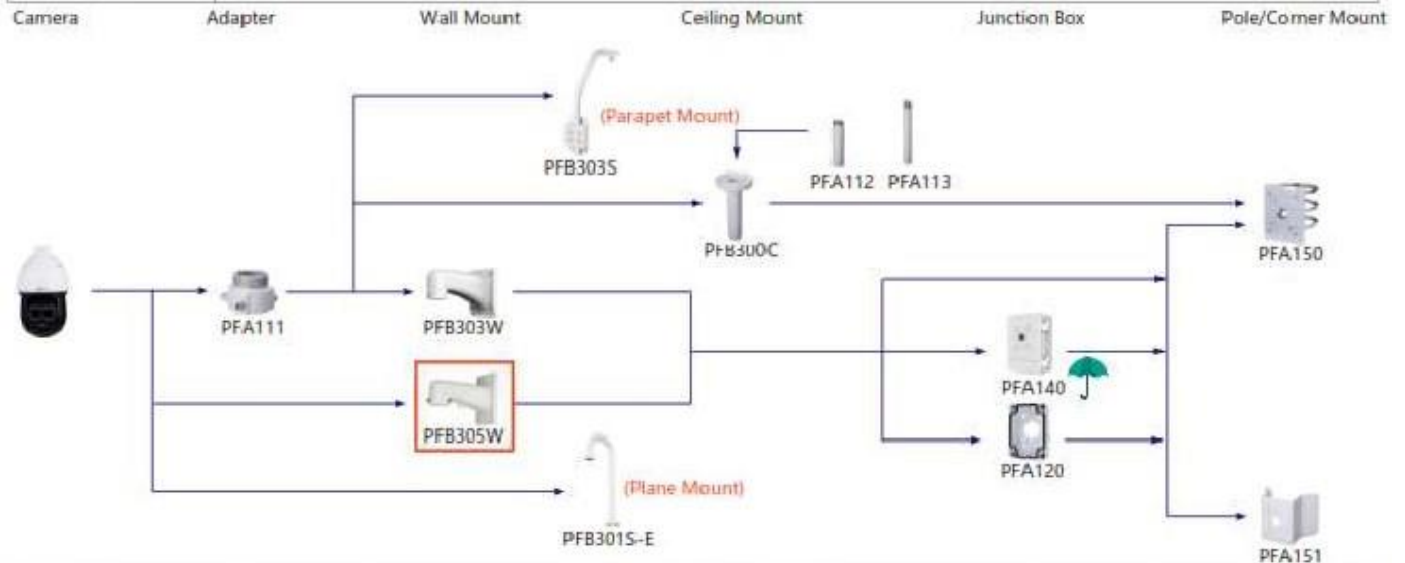

IP PTZ Camera

CVI

Shape 	SD22404T-GN-W-52 SD22204UE-GN-W SD22204T-GN-W	
--	---	--

Adapter
Wall Mount
Ceiling Mount
Junction Box
Pole/Corner Mount

Shape 	IP PTZ Camera	PTZ Camera
	SD22404T-GN-52 SD22204UE-GN SD22204T-GN	SD22204I-GC

Shape	Thermal Camera	
	TPC-SD8020 TPC-SD8020-T/B/TB TPC-SD8420-B/C/TB TPC-SD8021	TPC-SD8021-B/TB TPC-SD8421 TPC-SD8421-B/T/TB

Shape	Thermal Camera
	TPC-SD2221 TPC-SD2221-T/B/TB

Shape	Thermal Camera
	TPC-BF8021(-B) TPC-BF8421(-B)