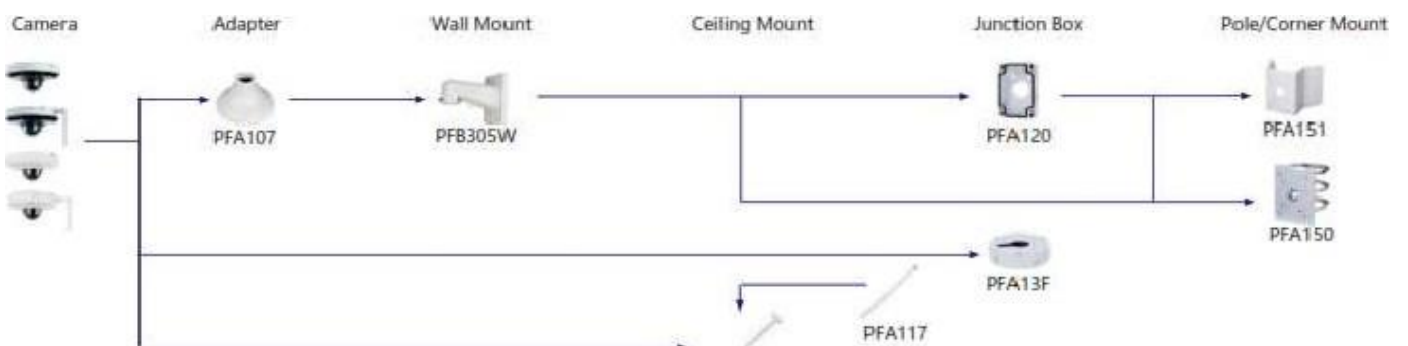

junction Box

Pole/Corner Mount

PTZ Camera	IP m	CameraCVI
Shape		

Selection of PTZ Camera

PTZ Camera

	SD1A203T-GN(-W) SD1A200T-GN(-W)-0280-52 SD1A200T-GN(-W)-0300-52 SD12203T-GN(-W) SD12200T-GN(-W)-0280-52 SD12200T-GN(-W)-0300-52
---	--

IP PTZ Camera

CVI

Shape 	SD22404T-GN-W-52 SD22204UE-GN-W SD22204T-GN-W	
--	---	--

Adapter
Wall Mount
Ceiling Mount
Junction Box
Pole/Corner Mount

Shape 	IP PTZ Camera	PTZ Camera
	SD22404T-GN-52 SD22204UE-GN SD22204T-GN	SD22204I-GC

Shape	Thermal Camera	
	TPC-SD8020 TPC-SD8020-T/B/TB TPC-SD8420-B/C/TB TPC-SD8021	TPC-SD8021-B/TB TPC-SD8421 TPC-SD8421-B/T/TB

Shape	Thermal Camera
	TPC-SD2221 TPC-SD2221-T/B/TB

Shape	Thermal Camera
	TPC-BF8021(-B) TPC-BF8421(-B)