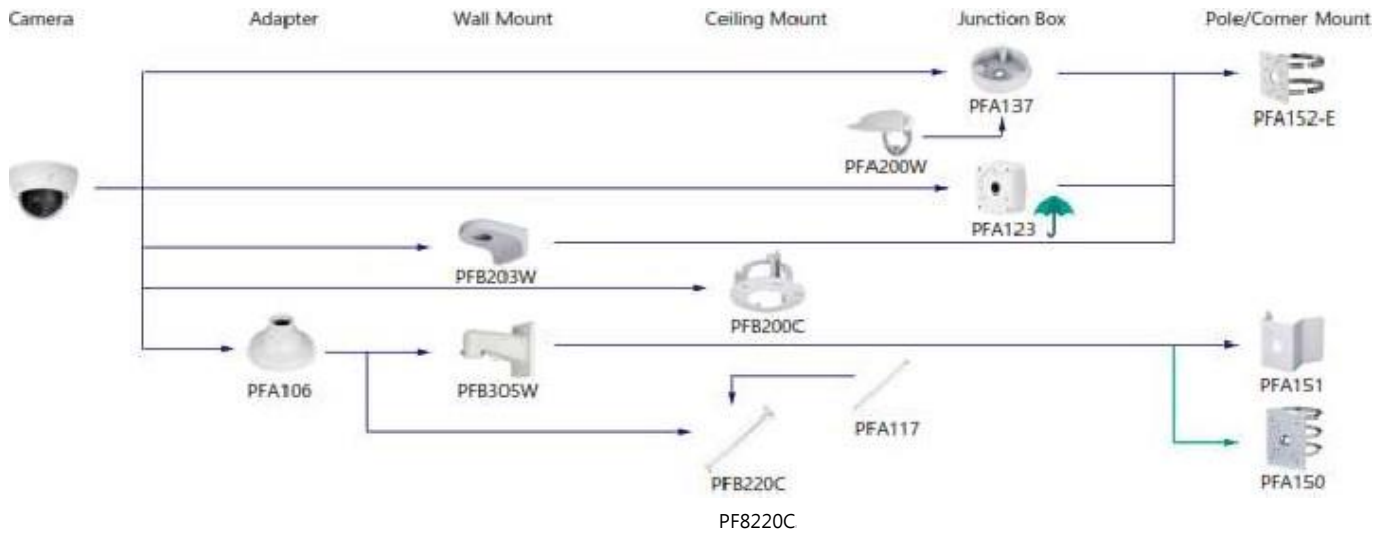

IP PTZ Camera

CVI

Shape 	SD22404T-GN-W-52 SD22204UE-GN-W SD22204T-GN-W	
--	---	--

Adapter
Wall Mount
Ceiling Mount
Junction Box
Pole/Corner Mount

Shape 	IP PTZ Camera	PTZ Camera
	SD22404T-GN-52 SD22204UE-GN SD22204T-GN	SD22204I-GC

Shape	Thermal Camera	
	TPC-SD8020 TPC-SD8020-T/B/TB TPC-SD8420-B/C/TB TPC-SD8021	TPC-SD8021-B/TB TPC-SD8421 TPC-SD8421-B/T/TB

Shape	Thermal Camera
	TPC-SD2221 TPC-SD2221-T/B/TB

Shape	Thermal Camera
	TPC-BF8021(-B) TPC-BF8421(-B)