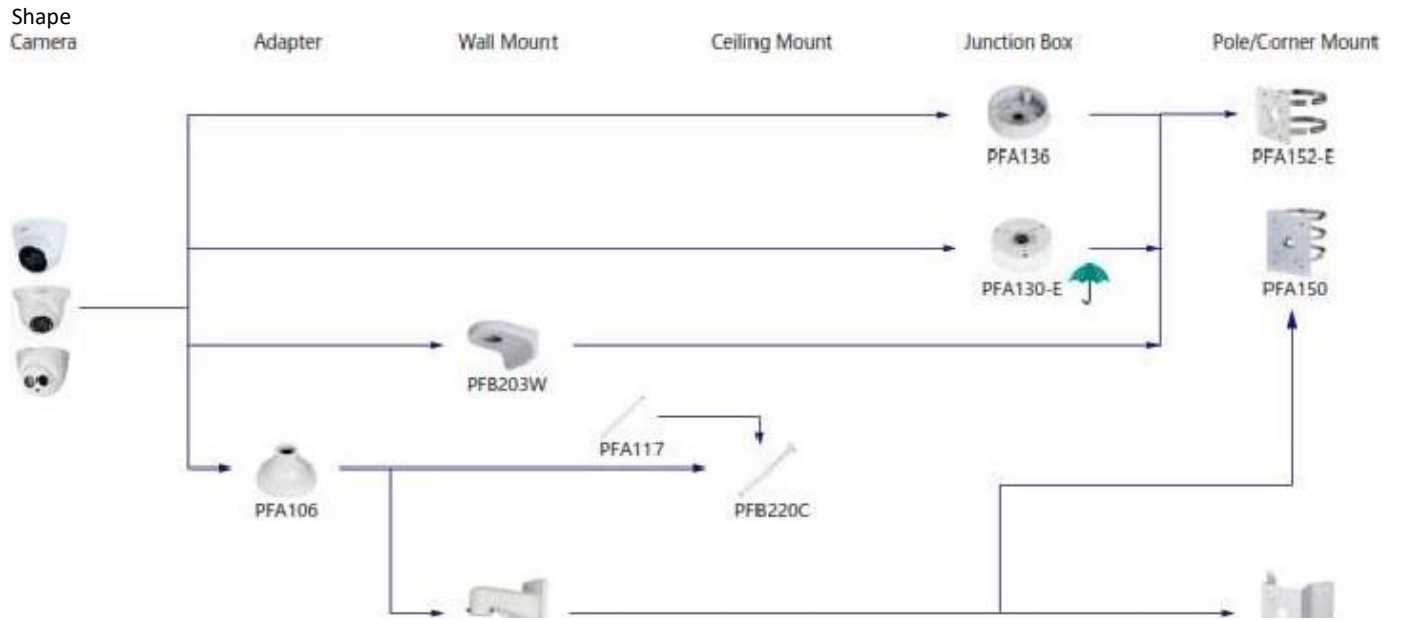

Selection of IP&CVI Eyeball Camera

Shape	IP Camera	CVI Camera
		HAC-HDW1801/1500/1400/1200/1230/1800TL HAC-HDW1801/1500/1400/1200/1230/1800TL-A HAC-HDW1239/1409/1509TL-LED HAC-HDW1239/1409/1509TL-A-LED HAC-HDW1500/1220/1200/1230SL HAC-HDW1400SL-S2

Selection of IP&CVI Eyeball Camera

Selection of IP&CVI Eyeball Camera

Shape	IP Camera	CVI Camera
	IPC-HDW4431/4231/4120/4220/4221/4421M	HAC-HDW1200/1100/2241/2201/1200/1230/1300/2401/1220/1801/1800M HAC-HDW1400M-S2 HAC-TZA11/21/41/51 HAC-TZA21-E

Shape	IP Camera	CVI Camera
	IPC-HDW2230/2431/2831/2531/2231T-A5-S2 IPC-HDW3241/3441/3541T-A5 IPC-HDW1531/1431/1231/1230C/1320/1220/1020S IPC-HDW1430/1230S-S3 IPC-HDW1230S-L-S3 IPC-HDW4421/4120/4220/4221/4231/4431E	

Selection of IP&CVI Eyeball Camera

Selection of IP&CVI Eyeball Camera

Shape

Selection of IP&CVI Eyeball Camera

Shape	IP Camera	CVI Camera
		HAC-HDW1200/1100/1800R HAC-HDW1400R-52 HAC-T1A11/21/41/51 HAC-T1A2E-E