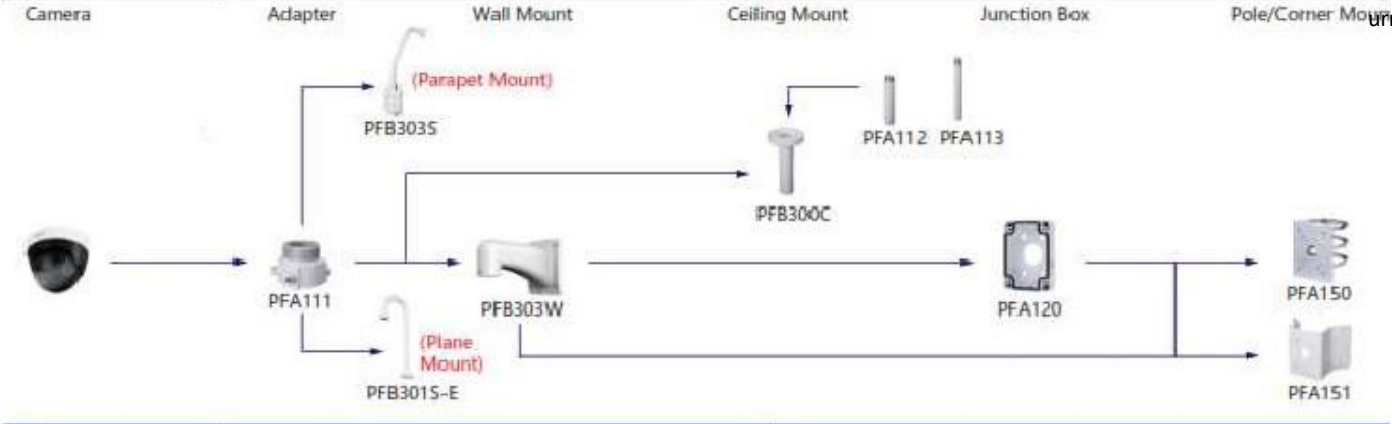

Camera Adapter Wall Mount Ceiling Mount Junction Box Pole/Corner Mount

Shape	IP Camera	CVI Camera
	IPC-EB5531/8600/3500/3400 IPC-HDB4431/4231C-AS IPC-EB5531-M IPC-EB5531-M12	

Camera Adapter Wall Mount Ceiling Mount Junction Box Pole/Corner Mount

Shape	IP Camera	CVI Camera
	IPC-EW5531-AS	HAC-EW2501

PFB110C-E

IP66

Selection of IP&CVI Dome Camera

	IP Camera	CVI Camera
Shape		
Selection of IP&CVI Dome Camera		

Shape	IP Camera	CVI Camera
	PDBW8802/8800-A180	