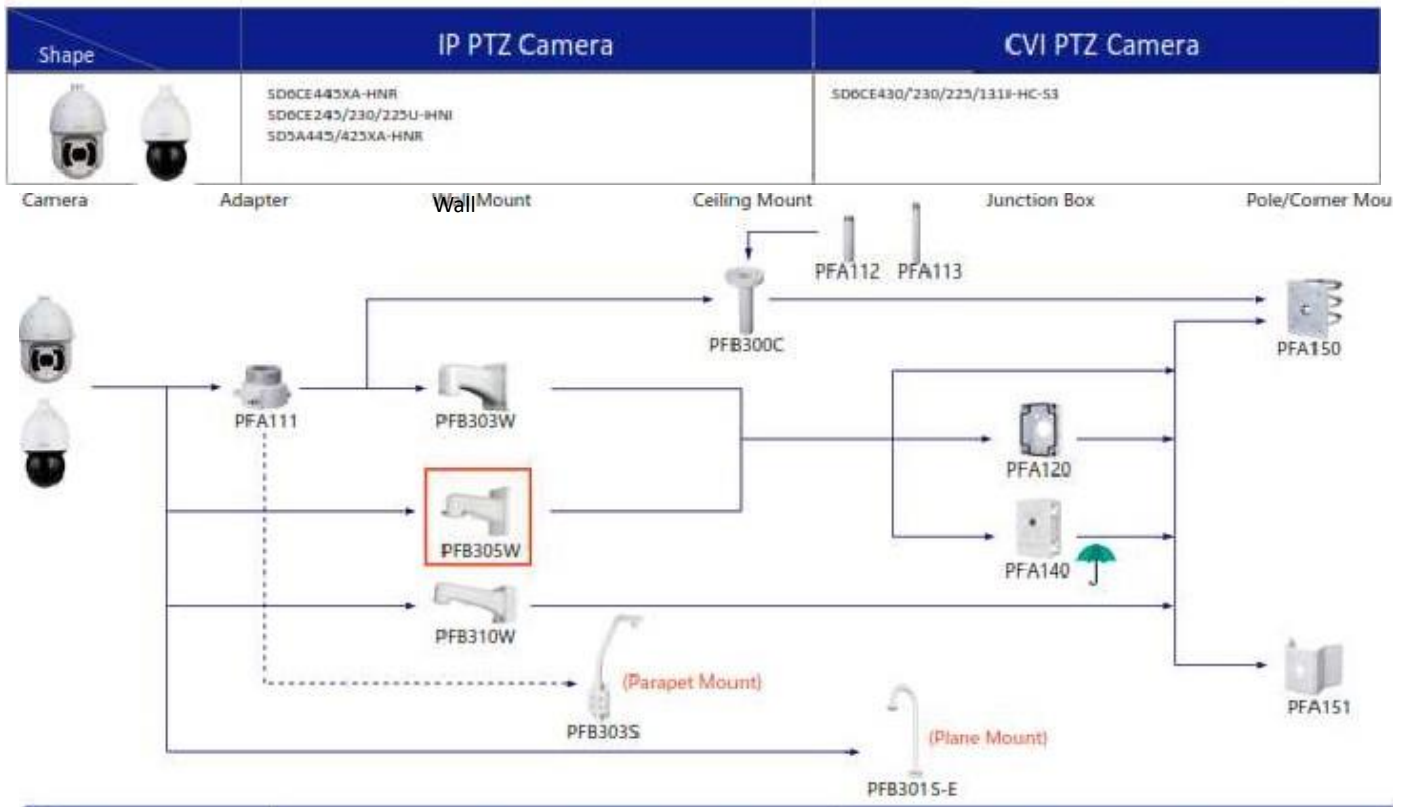

Selection of IP&CVI Eyeball Camera

Selection of IP&CVI Eyeball Camera

Shape

Selection of IP&CVI Eyeball Camera

Shape	IP Camera	CVI Camera
		HAC-HDW1200/1100/1800R HAC-HDW1400R-52 HAC-T1A11/21/41/51 HAC-T1A2E-E

Shape	IP Camera	CVI Camera
		HAC-HDW1100/1200R-VF

Selection of IP&CVI Eyeball Camera

Selection of PTZ Camera

IP PTZ Camera

CVI PTZ Camera

Shape

Selection of PTZ Camera

Selection of PTZ Camera

It

Shape	IP PTZ camera	CVI PTZ Camera
 Camera Adapter Wall Mount Ceiling Mount Junction Box Pole/Corner Mount	SD10A848/448/248/200/240WA-HNF SD10A848VA-HNF	

Selection of PTZ Camera

Shape

Adapter

Wall Mount