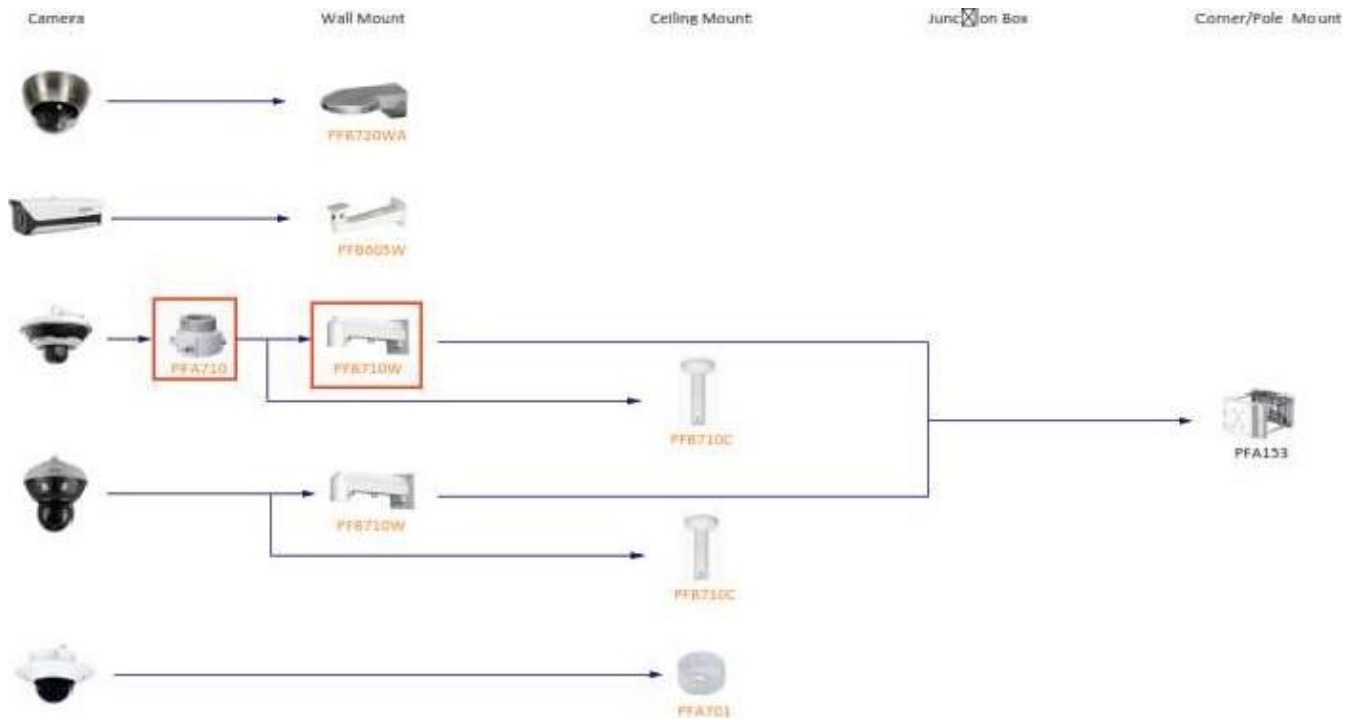

Shape	Thermal Camera	
	TPC-SD8020 TPC-SD8020-T/B/TB TPC-SD8420-B/C/TB TPC-SD8021	TPC-SD8021-B/TB TPC-SD8421 TPC-SD8421-B/T/TB

Shape	Thermal Camera
	TPC-SD2221 TPC-SD2221-T/B/TB

Shape	Thermal Camera
	TPC-BF8021(-B) TPC-BF8421(-B)

Selection of Thermal Camera

Shape	Thermal Camera	
	TPC-BF2221 TPC-BF-T/B/TB TPC-BF5400-B/TB/TC TPC-BF5401 TPC-BF5401-T/B/TB	TPC-BF3600 TPC-BF3600-T/B/TB TPC-BF3601 TPC3601-T/B/TB

Shape	Thermal Camera	
	TPC-ACSD8620/8420-B	

Box

PFA120A

PFAUOA

PFB300CA

Orange font ----- Special
 → Not for accessories Not
 recommended Red font
 Special installation

Selection of Special Camera

Shape	Special Camera	Shape	Special Camera
	IPC-HDBW8232E-Z-SL		SD60230U-HNI-SL
	IPC-HFW3221E-Z-IRA/BIRA		PSD81002A300 PSD8802-A180
	PSDW8842M-A180 PSDW81042M-A300		IPC-HDPW5241/5442/5541G-Z IPC-HDPW5242G-Z-MF
	IPC-HFW5100-IRA IPC-HFW5200-IRA		PSDW56315-B300 PSDW52315-B120
	SDT5X405-4F-WA		

Selection of Special Camera

Shape	Special Camera	Shape	Special Camera
	SO T%40'WA-4F.B		SDZW2000T-SL
	PTZ83840/83440/83240-HNF-WA		FTZIC200,QD3UE.GN PTZIC200,E03UE-SN-W
	PTZ19245/19240U-IRB-N PTZ19245/19240U-IRB-N-B PTZ192C40B-IRB-L		PTZ12248V-IRB-N PTZ12248V-LRB-N "TZ12230F-"RS.U-S2 PTZ12230F-LRB-N-S2
	PTZ1A225U-IRA-N		EPC230I,•
	EPC.EDU-PTZ EPC230U-PT..'E EPC245U-PTZ EPC2%U-PTZm4N		SDZW2030U-SL