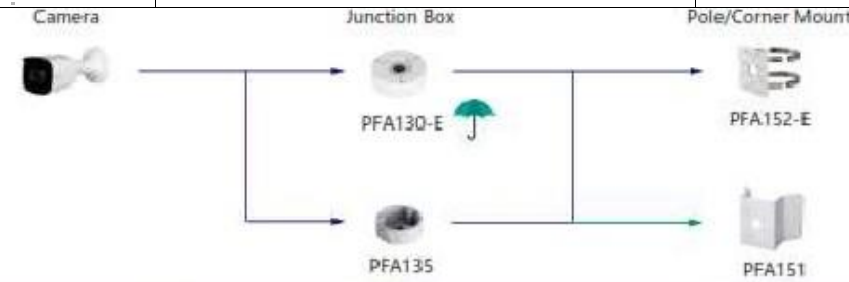

Main table area containing multiple rows and columns of data.

Selection of IP&CVI Bullet Camera

Selection of IP&CVI Bullet Camera

Sheoe	IP Camera	CVI Camera
	IPC-HFW5241/5541T-AS-FV IPC-HFW5241/5541/5442T-S IPC-HFW5241/5442T-AS-LED IPC-HFW4231/4431T-S-S4 IPC-HFW2231/2431T-ZS-S2 IPC-HFW2531/2431/2231/2230T-VFS IPC-HFW2551/2431/2231/2230T-VFA5 IPC-HFW2231/2431T-ZAS-S2 IPC-HFW5241/5442/5541/4831/4631/4431/4231/4239E-ASE IPC-HFW5242T-ASE-MF IPC-HFW3241/3441/3541/2831T-ZS IPC-HFW3241/3441/3541T-ZAS IPC-HFW3241/3441/3541/2831T-ZS IPC-HFW2430/2230T-ZS-S3 IPC-HFW2230T-L-ZS-S3 IPC-HFW2230/2220/2421/2121/2121R-ZS-IRE0 IPC-HFW2230/2221/2121R-ZAS-IRE0 IPC-HFW2221/2121R-VFAS-IRE0 IPC-HFW2230/2220/2421/2121/2121R-VFS-IRE0 IPC-HFW2230R-VAF5-IRE0 IPC-HFW5442T-ASE-NI	HAC-HFW2401/2501/2241T-IB-A HAC-HFW2802/2601/2402/2401/2501/2241T-Z-A HAC-HFW2802/2601/2402/2401/2501/2241T-Z-A-DP HAC-HFW2249T-IB-A-NI HAC-HFW2249T-IB-A-LED HAC-HFW2241T-Z-A-VP HAC-HFW2241T-Z-POC HAC-HFW1801/1500/1200/1230D HAC-HFW1400D-S2 HAC-HFW1100B HAC-HFW1100R-VF HAC-HFW1100R-VF-IRE0 HAC-B4A21/41/51-VF HAC-HFW1400/1200/1230R-Z-IRE0 HAC-HFW1500/1400/1230R-Z-IRE0-POC HAC-HFW1400R-Z-IRE0-S2 HAC-HFW1500R-Z-IRE0-A HAC-HFW1220/1200TH HAC-HFW1801/1500/1400/1230/1220/1200/1800TH-IB HAC-HFW1200TH-A HAC-HFW1801/1500/1400/1230/1220/1200/1800TH-I4

Shane	IP Camera	CVI Camera
	IPC-B2B40/20-ZS IPC-B2B20-L-ZS	

Shape	IP Camera	CVI Camera
	IPC-HFW4230M-4G IPC-HFW3231M-AS-I2 IPC-HFW4231M-AS-SFC-I2	HAC-HF3803G

Selection of IP&CVI Dome Camera

IP Camera

CVI Camera