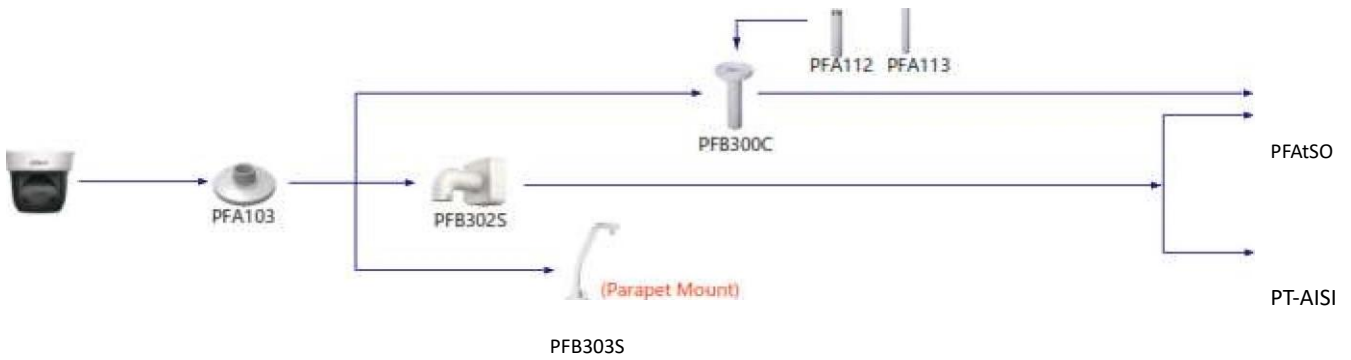

It

Shape	IP PTZ camera	CVI PTZ Camera
 Camera Adapter Wall Mount Ceiling Mount Junction Box Pole/Corner Mount	SD10A848/448/248/200/240WA-HNF SD10A848VA-HNF	

Selection of PTZ Camera

Shape

Adapter

Wall Mount

PIZ Camera

Pole/Corner

TZ Camera

Selection of PTZ Camera

Shape		IP PTZ Camera	CVI PTZ Camera
Canner—	Adapter	'Well Mount	Ceiling Mount
	S042212T-HK-S2		SD42212/42110+HC-53
			junction Box
			Pole/Corner Mount