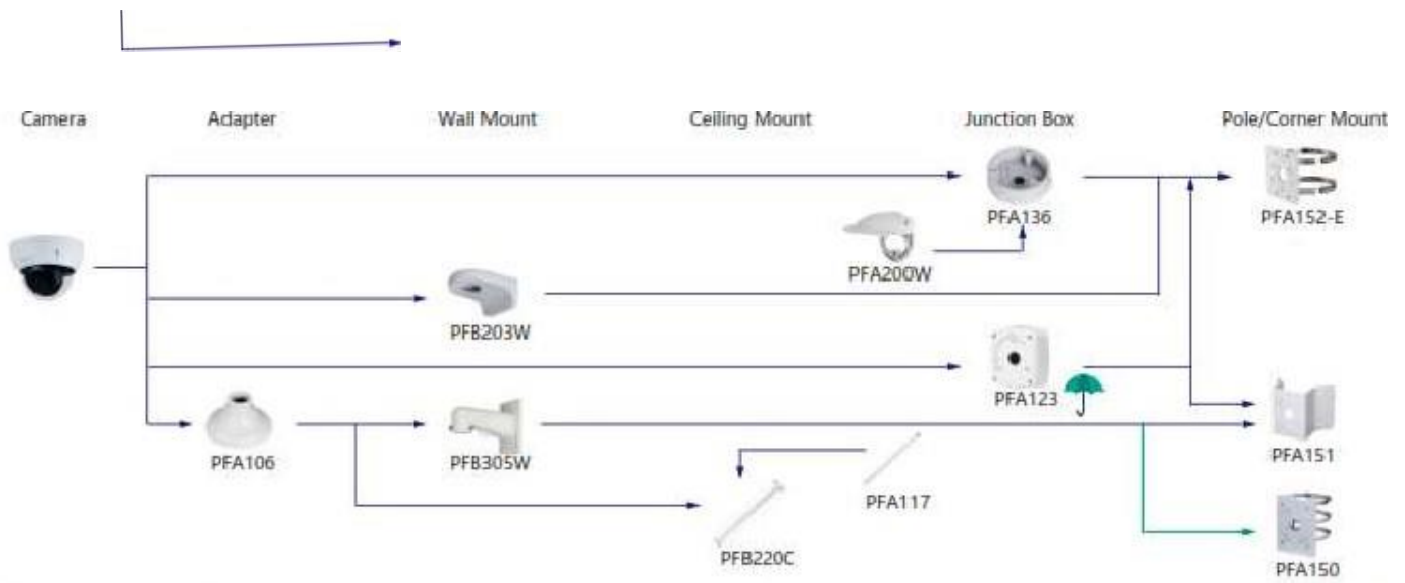

Camera Adapter Wall Mount Ceiling Mount Junction Box Pole/Corner Mount

Shape	IP Camera	CVI Camera
	IPC-EB5531/8600/3500/3400 IPC-HDB4431/4231C-AS IPC-EB5531-M IPC-EB5531-M12	

Camera Adapter Wall Mount Ceiling Mount Junction Box Pole/Corner Mount

Shape	IP Camera	CVI Camera
	IPC-EW5531-AS	HAC-EW2501

PFB110C-E

IP66

Selection of IP&CVI Dome Camera

	IP Camera	CVI Camera
Shape		
Selection of IP&CVI Dome Camera		

Shape	IP Camera	CVI Camera
	PDBW8802/8800-A180	

Shape	IP Camera	CVI Camera
	IPC-HDBW4231/4431E-S-54 IPC-HDBW4231/4431E-A5-S4 IPC-HDBW3241/3441/3541/4231/4800/4830E-A5 IPC-HDBW2230/2431E-S-52 IPC-HDBW4120/4220/4421/4421/5121/5220/5221/5331/1431/ 1231/1230/1420/1320/1220/1120/1020E IPC-HDBW3241/3441/3541/1531/1431/1231/1230/1220/1120E-S IPC-HDBW1230E-L-53; IPC-HDBW1230/1430E-S3	HAC-HDBW2401/2201/2241/1 HAC-HDBW1400E-S2