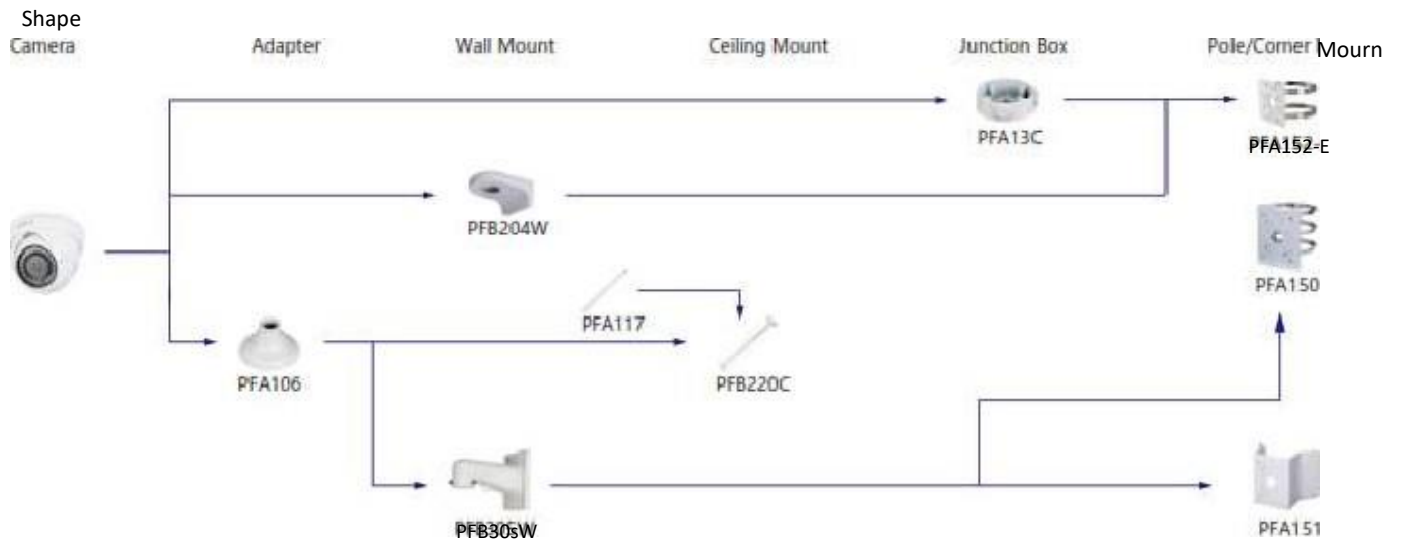

Selection of IP&CVI Eyeball Camera

Selection of IP&CVI Eyeball Camera

Shape

Selection of IP&CVI Eyeball Camera

Shape	IP Camera	CVI Camera
		HAC-HDW1200/1100/1800R HAC-HDW1400R-52 HAC-T1A11/21/41/51 HAC-T1A2E-E

Shape	IP Camera	CVI Camera
		HAC-HDW1100/1200R-VF

Selection of IP&CVI Eyeball Camera

Selection of PTZ Camera

IP PTZ Camera

CVI PTZ Camera

Shape

Selection of PTZ Camera

Selection of PTZ Camera

It

Shape	IP PTZ camera	CVI PTZ Camera
 Camera Adapter Wall Mount Ceiling Mount Junction Box Pole/Corner Mount	SD10A848/448/248/200/240WA-HNF SD10A848VA-HNF	

Selection of PTZ Camera

Shape

Adapter

Wall Mount