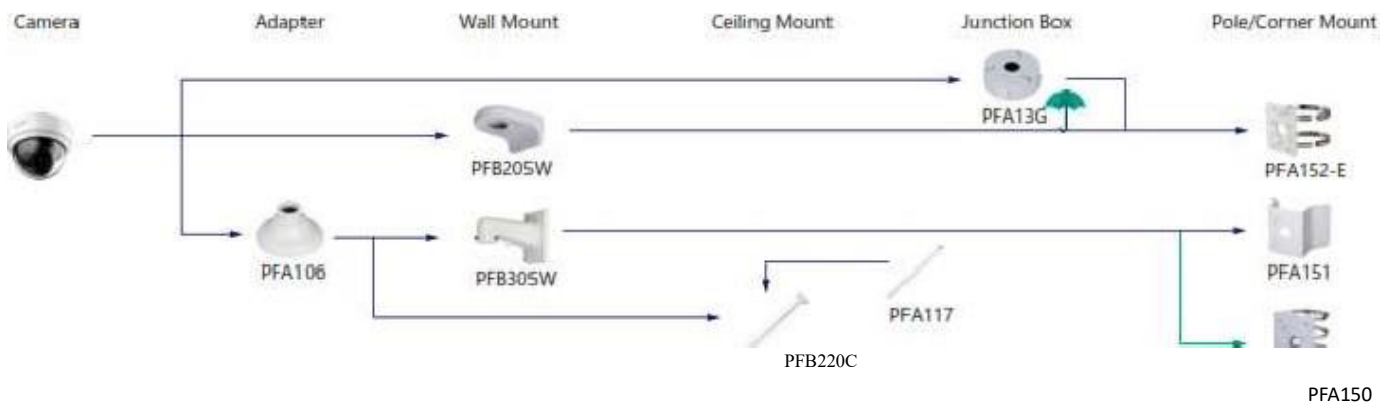

PFA201W

Selection of IP&CVI Dome Camera

IP

Shape

Selection of IP&CVI Dome Camera

Shape	IP Camera	CVI Camera
	IPC-HDBW5241/5541/5442/1831R-S IPC-HDBW5241/5541/5442/4239R-ASE IPC-HDBW2231/2431R-ZS-S2 IPC-HDBW2331/2431R-ZAS-S2 IPC-HDBW3441/3541/3241/2831/2431/2231/2220/2320R-ZS IPC-HDBW2331R-VAFS IPC-HDBW3441/3541/3241/2431/2231/2320R-ZAS IPC-HDBW2331/2431/2231/2220/2320R-VFS IPC-HDBW3231R-AS IPC-HDBW2430/2230R-ZS-S3 IPC-HDBW2230R-L-ZS-S3 IPC-HDBW1831R IPC-HDBW5242R-ASE-MF IPC-HDBW5442R-ASE-NI	HAC-HDBW2802/R HAC-HDBW2802/2601/2402/2401/2501/2241/1801/1500/1200/1230R-Z HAC-HDBW2802/2601/2402/2401/2501/2241R-Z-OP HAC-HDBW1400R-Z-S2 HAC-HDBW2241/1230R-Z-POC HAC-HDBW1100R-VF

Shape	IP Camera	CVI Camera
	IPC-D2B40/20-ZS IPC-D2B20-L-ZS IPC-D2B40/20 IPC-D2B20-L	HAC-D3A21/41/51-VF

Shape	IP Camera	CVI Camera
	IPC-D1B40/20 IPC-D1B20-L	HAC-D1A21/41/51

Selection of IP&CVI Eyeball Camera

Shape

IP

Selection of IP&CVI Eyeball Camera

Shape	IP Camera	CVI Camera
	IPC-HDW4231/4431EM-AS-54 IPC-HDW4120/4220EM IPC-HDW4120/4220/4231/4830EM-AS IPC-HDW5541/5241/5442TM-AS IPC-HDW5241/5442TM-AS-LED IPC-HDW3231C-A IPC-HDW4831/4631/4431/4231EM-ASE	HAC-HDW1801/1500/1200/1230/1100/1801/EM-A HAC-HDW1801/1500/1220/1200/1100/1801EM HAC-HDW1400EM-S2 HAC-HDW1400EM-A-S2 HAC-HDW1500/1400/1200/1230EM-A-POC HAC-HDW1500/1200EM-POC HAC-HDW2802/2001/2402/2401/2501/2241T-A HAC-HDW2249T-A-NI HAC-HDW1239/1409/1509T-LED HAC-HDW1239/1409/1509T-A-LED HAC-HDW2249T-IB-A-LED